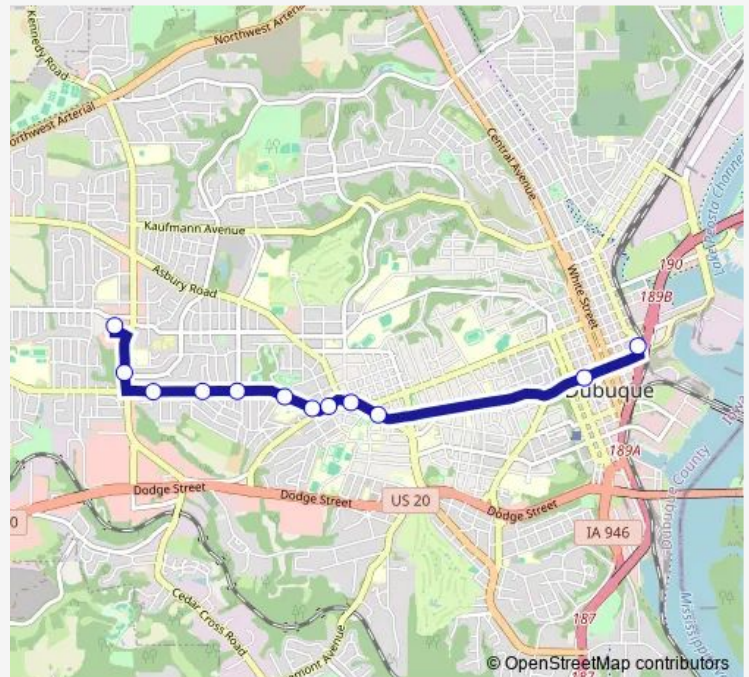

Bus BRN.L Brown Last Run Mon-Sat

[Go to website](#)

**Direction**

JFK Circle Transfer — Intermodal Transfer

12 stops

[Open route schedule](#)

JFK Circle Transfer

JFK Rd at Arby's

Pennsylvania Ave and Butterfield Rd

Pennsylvania Ave and Lenox St Eb

Pennsylvania Ave and Chaney Rd Eb

Pennsylvania Ave at Irving School

Pennsylvania Ave and University Ave

University Ave and Finley St Eb

University Ave and O'Hagen St Eb

University Ave at University of Dubuque

9th St and Main St

Intermodal Transfer

Route schedule

JFK Circle Transfer — Intermodal Transfer

Monday	19:00
Tuesday	19:00
Wednesday	19:00
Thursday	19:00
Friday	19:00
Saturday	18:00
Sunday	—

Route info

Direction: JFK Circle Transfer

Stops: 12

Trip Duration: 0 hour 15 min

BRN.L — Brown Last Run Mon-Sat

BRN.L Bus time schedules and route maps are available in an offline PDF at [busmaps.com](https://busmaps.com). Use the [busmaps.com](https://busmaps.com) website to see live bus times, train schedule or subway schedule, and step-by-step directions for all public transit in Dubuque