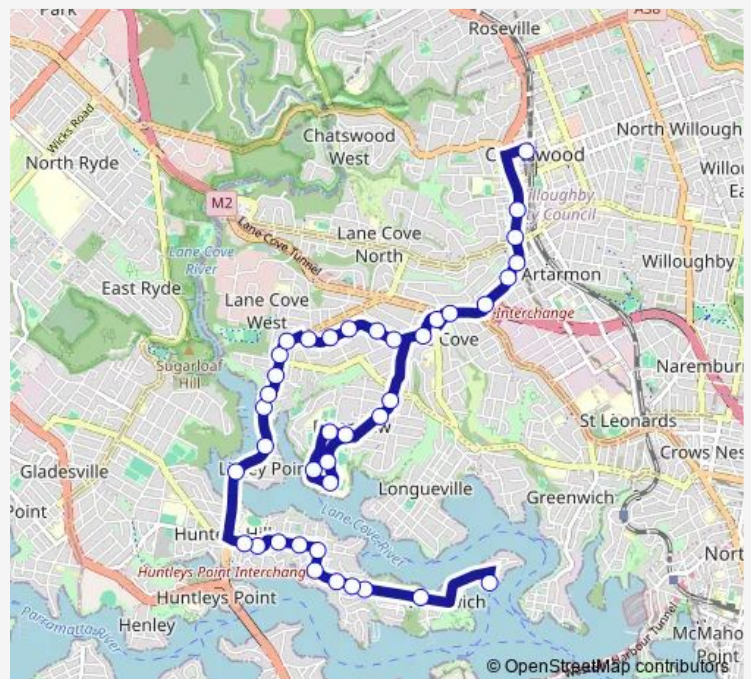

School Bus 578w Marist Sisters, Woolwich to Chatswood Station

Go to website

Direction

Marist Sisters College, Woolwich Rd, Stand B — Chatswood Station, Railway St, Stand H

39 stops

[Open route schedule](#)

Marist Sisters College, Woolwich Rd, Stand B

Woolwich Wharf, Valentia St

Woolwich Rd At Glenview Rd

Hunters Hill Tennis Club, Woolwich Rd

Woolwich Rd At Wybalena Rd

Woolwich Rd At Ferry St

Ferry St Opp All Saints' Church

Burns Bay Rd Opp Waterview Dr

Burns Bay Rd At Cope St

Burns Bay Rd After Penrose St

Burns Bay Rd At Cullen St

Burns Bay Rd After Centennial Av

Burns Bay Rd At Fig Tree St

Route schedule

Marist Sisters College, Woolwich Rd, Stand B — Chatswood Station, Railway St, Stand H

Monday	15:30
Tuesday	15:30
Wednesday	15:30
Thursday	15:00
Friday	15:30
Saturday	—
Sunday	—

Route info

Direction: Marist Sisters College, Woolwich Rd, Stand B

Stops: 39

Trip Duration: 0 hour 50 min

Burns Bay Rd At Gentle St