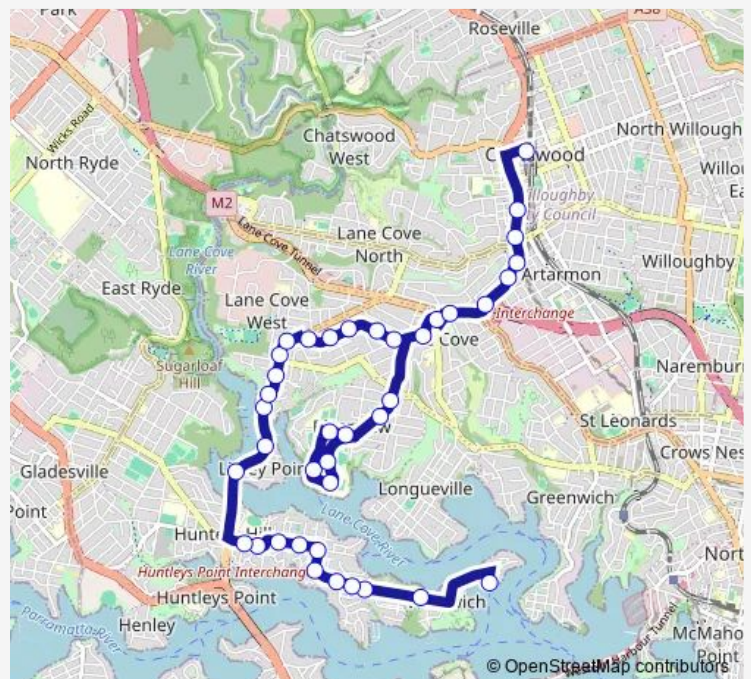

School Bus 578w Marist Sisters, Woolwich to Chatswood Station

[Go to website](#)

Direction

Marist Sisters College, Woolwich Rd, Stand B — Chatswood Station, Railway St, Stand H

39 stops

[Open route schedule](#)

Marist Sisters College, Woolwich Rd, Stand B

Woolwich Wharf, Valentia St

Woolwich Rd At Glenview Rd

Hunters Hill Tennis Club, Woolwich Rd

Woolwich Rd At Wybalena Rd

Woolwich Rd At Ferry St

Ferry St Opp All Saints' Church

Burns Bay Rd Opp Waterview Dr

Burns Bay Rd At Cope St

Burns Bay Rd After Penrose St

Burns Bay Rd At Cullen St

Burns Bay Rd After Centennial Av

Burns Bay Rd At Fig Tree St

Route schedule

Marist Sisters College, Woolwich Rd, Stand B — Chatswood Station, Railway St, Stand H

Monday	15:30
Tuesday	15:30
Wednesday	15:30
Thursday	15:00
Friday	15:30
Saturday	—
Sunday	—

Route info

Direction: Marist Sisters College, Woolwich Rd, Stand B

Stops: 39

Trip Duration: 0 hour 50 min

Burns Bay Rd At Gentle St