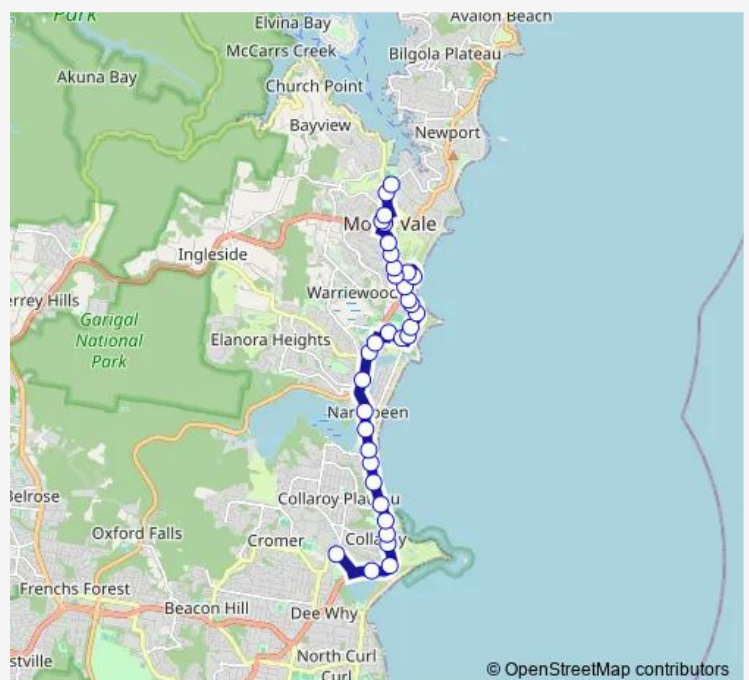

Walsh St Before Narrabeen Park Pde

Sydney Rd Opp Narrabeen Park Pde

28 Sydney Rd

Sydney Rd At Arnott Cres

Narrabeen Park Pde Opp Warriewood Slsc

Route schedule

Pittwater House School, South Creek Rd — Pittwater High School, Mona St, Stand B

Monday	07:59
Tuesday	07:59
Wednesday	07:59
Thursday	07:59
Friday	07:59
Saturday	—
Sunday	—

Route info

Direction: Pittwater House School, South Creek Rd

Stops: 33

Trip Duration: 0 hour 36 min

712n — Pittwater House to Pittwater High

Narrabeen Park Pde Opp Warriewood Beach

Melbourne Av After Narrabeen Park Pde

Melbourne Av Before Coronation St

Pittwater Rd Opp Coronation St

Pittwater Rd Before Jenkins St

Pittwater Rd At Rowan St

Pittwater Rd Opp Mona Vale Bowling Club

Friday 07:59

Saturday —

Sunday —

Route info

Direction: Pittwater House School, South Creek Rd

Stops: 34

Trip Duration: 0 hour 36 min

Coronation St Opp Mona Vale Hospital