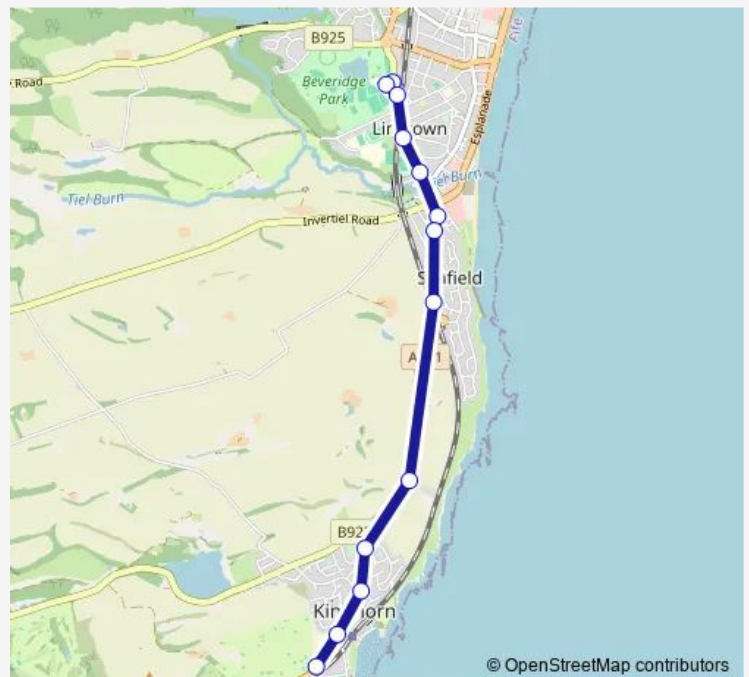

Bus BW1 Balwearie High School - Burntisland

[Go to website](#)

Direction

Balwearie High School — Macduff Crescent

13 stops

[Open route schedule](#)

Balwearie High School

Balwearie High School

Balwearie Road

Ramsay Road

Mill Street

Seafield Road

Peebles Street

Kinghorn Road

Linton Court

Croft-an-Righ

Thursday 15:25

Friday 13:05

Saturday —

Sunday —

Route info

Direction: Balwearie High School

Stops: 13

Trip Duration: 0 hour 27 min