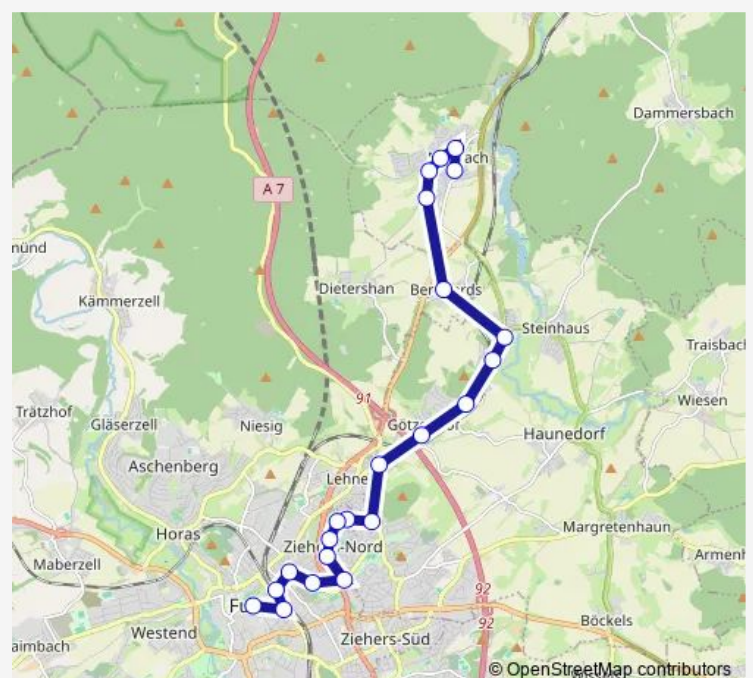

Petersberg Konrad-Adenauer-Schule

Petersberg Berufsbildungszentrum

Fulda Von-Galen-Straße

Fulda Wimerstraße

Fulda Platz der Weißen Rose

Fulda Waidesgrund

Fulda Pfaffenpfad

Fulda Ochsenwiese

Fulda Tunnel Magdeburger Straße

Fulda Bahnhof/Zob

### Route schedule

Petersberg-Marbach Damian-Schmitt-Straße — Fulda Stadtschloss

Monday	07:00
Tuesday	07:00
Wednesday	07:00
Thursday	07:00
Friday	07:00
Saturday	—
Sunday	—

### Route info

Direction: Petersberg-Marbach Damian-Schmitt-Straße

Stops: 22

Trip Duration: 0 hour 36 min

V17

V17 Bus time schedules and route maps are available in an offline PDF at [busmaps.com](https://busmaps.com). Use the [busmaps.com](https://busmaps.com) website to see live bus times, train schedule or subway schedule, and step-by-step directions for all public transit in Fulda