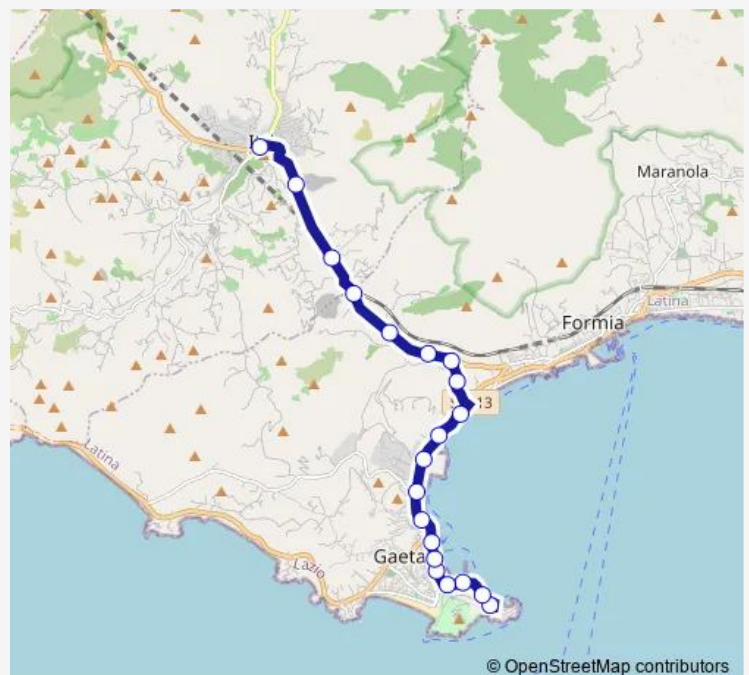

Gaeta | Via Appia Via Sant'Angelo # f4226

Gaeta | Via Appia (Cava) # f4227

Itri | Stazione FS # f4228

Itri | Sant'Orsola # f4229

Itri | Piazzale Padre Pio # f4208

Route schedule

Gaeta | Piazzale Caboto # f4218 — Itri | Piazzale Padre Pio # f4208

Monday	13:00-14:35
Tuesday	13:00-14:35
Wednesday	13:00-14:35
Thursday	13:00-14:35
Friday	13:00-14:35
Saturday	—
Sunday	—

Route info

Direction: Gaeta | Piazzale Caboto # f4218

Stops: 20

Trip Duration: 0 hour 30 min