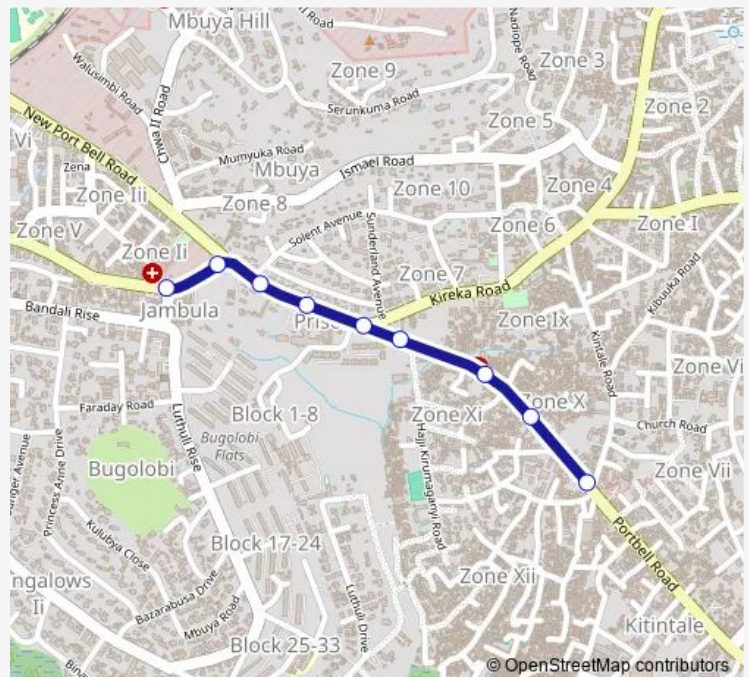

Bus Ka152 Bugolobi-Kitintale Stage

[Go to website](#)

Direction

Kitintale Stage — Bugolobi Market

9 stops

[Open route schedule](#)

Kitintale Stage

Tafina Complex

Kitintale Mosque

Gaz Fuel Station (Bugolobi)

Kobil (Bugolobi)

Silver Springs Hotel

Portbell Rd - Solent Ave Jct

Bugolobi Junction

Bugolobi Market

Route schedule

Route info

Direction: Kitintale Stage

Stops: 9

Trip Duration: 0 hour 10 min

■ Ka152 — Bugolobi-Kitintale Stage

Direction

Bugolobi Market — Kitintale Stage

9 stops

[Open route schedule](#)

Bugolobi Market

Bugolobi Junction

Portbell Rd - Solent Ave Jct

Silver Springs Hotel

Kobil (Bugolobi)

Gaz Fuel Station (Bugolobi)

Kitintale Mosque