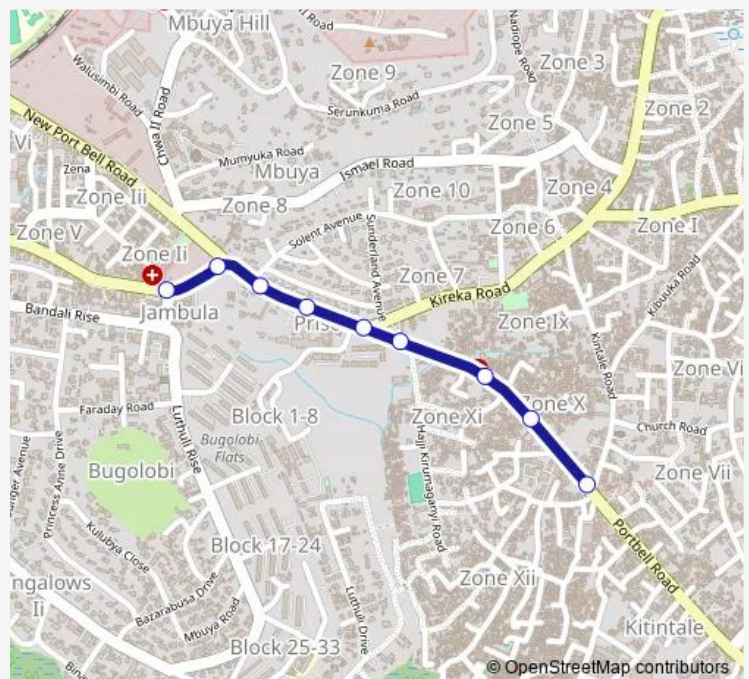

Bus KA152 Bugolobi-Kitintale Stage

[Go to website](#)

Direction

Kitintale Stage — Bugolobi Market

9 stops

[Open route schedule](#)

Kitintale Stage

Tafina Complex

Route info

Direction: Kitintale Stage

Stops: 9

Trip Duration: 0 hour 10 min

KA152 — Bugolobi-Kitintale Stage

Direction

Bugolobi Market — Kitintale Stage

9 stops

[Open route schedule](#)

Bugolobi Market

Bugolobi Junction

Portbell Rd - Solent Ave Jct

Silver Springs Hotel

Kobil (Bugolobi)

Gaz Fuel Station (Bugolobi)

Kitintale Mosque