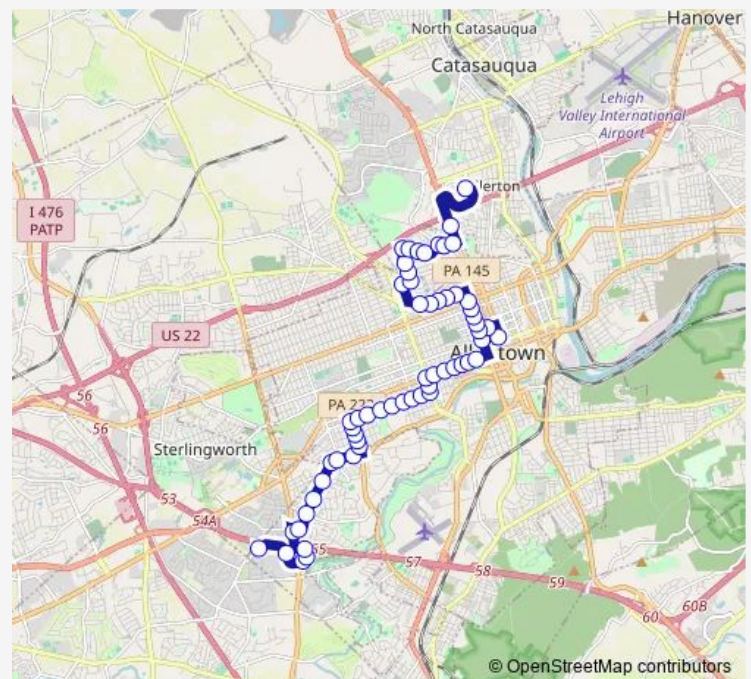

Overlook at Corinth Wb

13th at Overlook Sb

13th at Fairmont Sb

Route schedule

LVM - Lehigh Valley Mall Transit Center — ATC - Platform B

Monday 19:35

Tuesday 19:35

Wednesday 19:35

Thursday 19:35

Friday 19:35

Saturday 19:35

Sunday —

Route info

Direction: LVM - Lehigh Valley Mall Transit Center

Stops: 36

Trip Duration: 0 hour 35 min

211 - Presidential Village

13th at Pennsylvania Sb

13th at Highland

Highland at 14th

Roth at Sumner Sb

Washington at 12th Eb

Washington at 11th Eb

Washington at 10th Eb

Direction

LVM - Lehigh Valley Mall Transit Center — Lvhn Cedar Crest West Lot

74 stops

[Open route schedule](#)

LVM - Lehigh Valley Mall Transit Center

Whitehall Mall

Whitehall Square SB Stop 2

Whitehall Square South