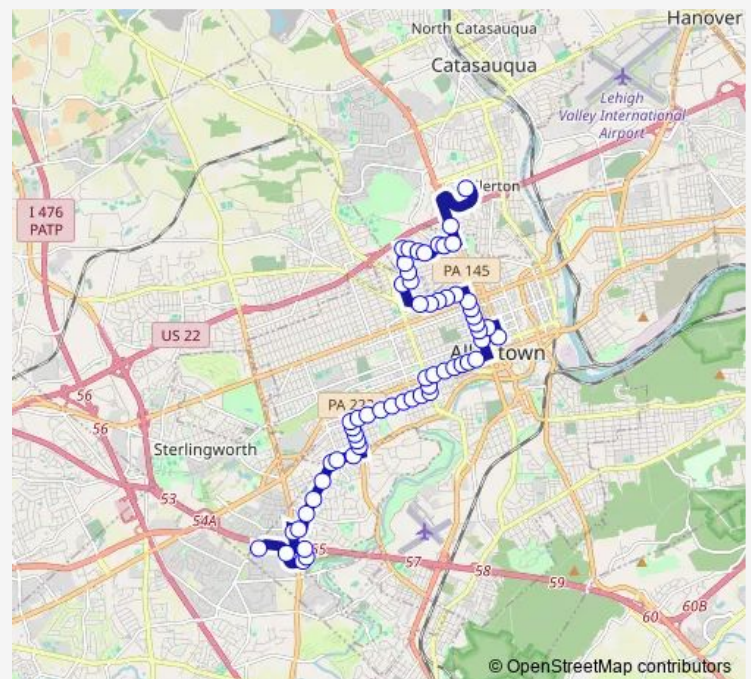

### Direction

LVM - Lehigh Valley Mall Transit Center — ATC - Platform B

36 stops

[Open route schedule](#)

LVM - Lehigh Valley Mall Transit Center

Whitehall Mall

Whitehall Square SB Stop 2

Whitehall Square South

Macarthur at Fairmont Sb

Macarthur at Jordan Sb

Jordan at Mickley

Overlook at Mickley Sb

Overlook at Forest Wb

Overlook at Olympic

Overlook at Corinth Wb

13th at Overlook Sb

### Route schedule

LVM - Lehigh Valley Mall Transit Center — ATC - Platform B

Monday 19:35

Tuesday 19:35

Wednesday 19:35

Thursday 19:35

Friday 19:35

Saturday 19:35

### Route info

Direction: LVM - Lehigh Valley Mall Transit Center

Stops: 36

Trip Duration: 0 hour 35 min

211 - Presidential Village

13th at Pennsylvania Sb

13th at Highland

Highland at 14th