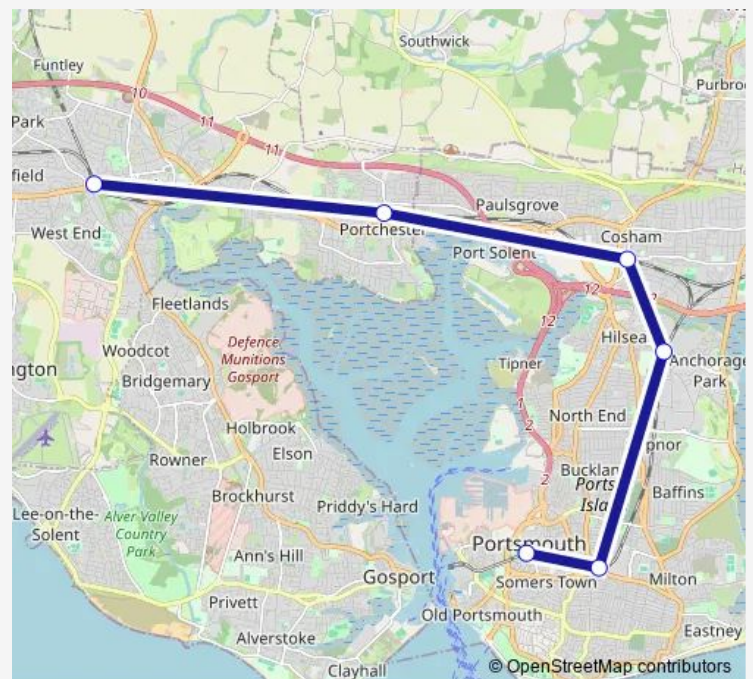

### Direction

Fareham — Portsmouth & Southsea

6 stops

[Open route schedule](#)

Fareham

Portchester

Cosham

Hilsea

### Route schedule

Fareham — Portsmouth & Southsea

Monday	—
Tuesday	24:54 <sup>+1</sup>
Wednesday	00:54-00:54 <sup>+1</sup>
Thursday	00:54-00:54 <sup>+1</sup>
Friday	00:54
Saturday	—
Sunday	07:16-09:16

### Route info

Direction: Fareham

Stops: 6

Trip Duration: 0 hour 40 min

■ Sw:Frm->Pms — SW replacement bus service from FRM to Pms

Sw:Frm->Pms Rail Replacement Bus Service time schedules and route maps are available in an offline PDF at [busmaps.com](https://busmaps.com). Use the [busmaps.com](https://busmaps.com) website to see live bus times, train schedule or subway schedule, and step-by-step directions for all public transit in Portsmouth