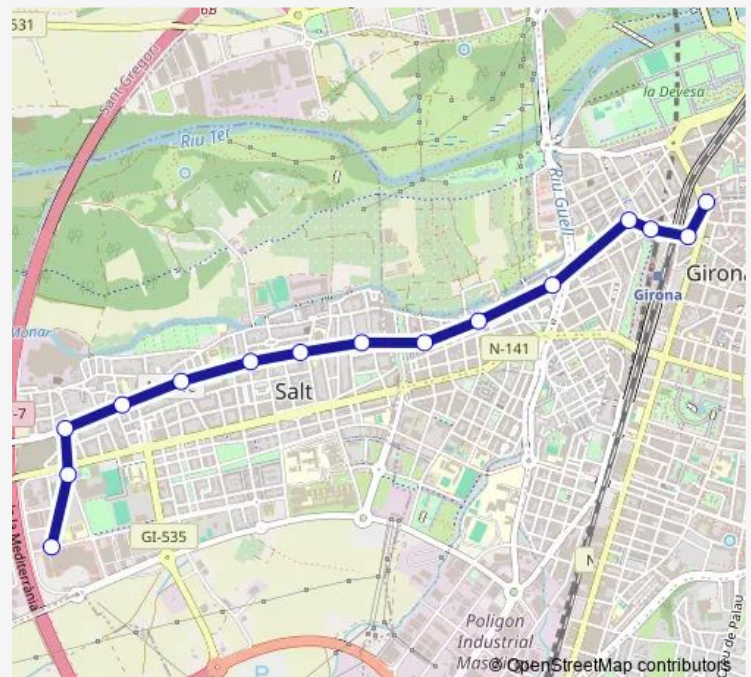

### Route schedule

Plaça Marquès de Camps — Salt - Espai G.

Monday 07:10-22:05

Tuesday 07:10-22:00

Wednesday 07:10-22:05

Thursday 07:10-22:00

Friday 07:10-22:00

Saturday 07:25-21:45

### Route info

Direction: Plaça Marquès de Camps

Stops: 13

Trip Duration: 0 hour 21 min

■ L0968 — Salt - Girona

BusMaps

## Route info

Direction: Salt - Espai G.

Stops: 15

Trip Duration: 0 hour 25 min

L0968 Bus time schedules and route maps are available in an offline PDF at [busmaps.com](https://busmaps.com). Use the [busmaps.com](https://busmaps.com) website to see live bus times, train schedule or subway schedule, and step-by-step directions for all public transit in Salt