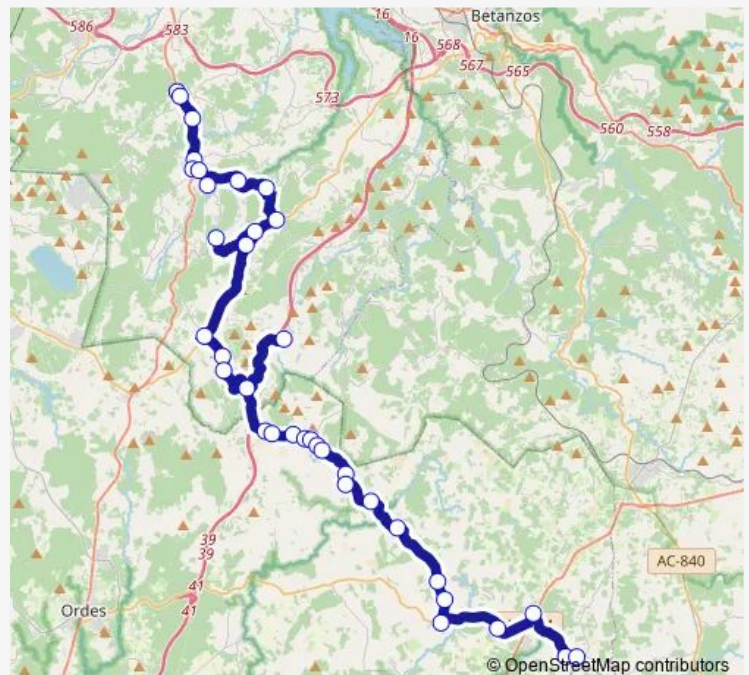

Thursday 15:35

Friday 15:35

Saturday 20:50

Sunday —

Route info

Direction: Tarroeira

Stops: 36

Trip Duration: 0 hour 50 min

Xg846050 — Carral-Montouto-Mesía

A Igrexa/Visantoña

O Calexo

Pista Vilanova

Visantoña

O Monte

Alto DO Monte

Mesía

Tuesday 06:25

Wednesday 06:25

Thursday 06:25

Friday 06:25

Saturday 10:40

Sunday —

Route info

Direction: Gosende

Stops: 36

Trip Duration: 0 hour 50 min

Montouto

CR. Montouto

Figueroa

Sarandons

Ardexurxo

Rúa Rosalía de Castro (Ca