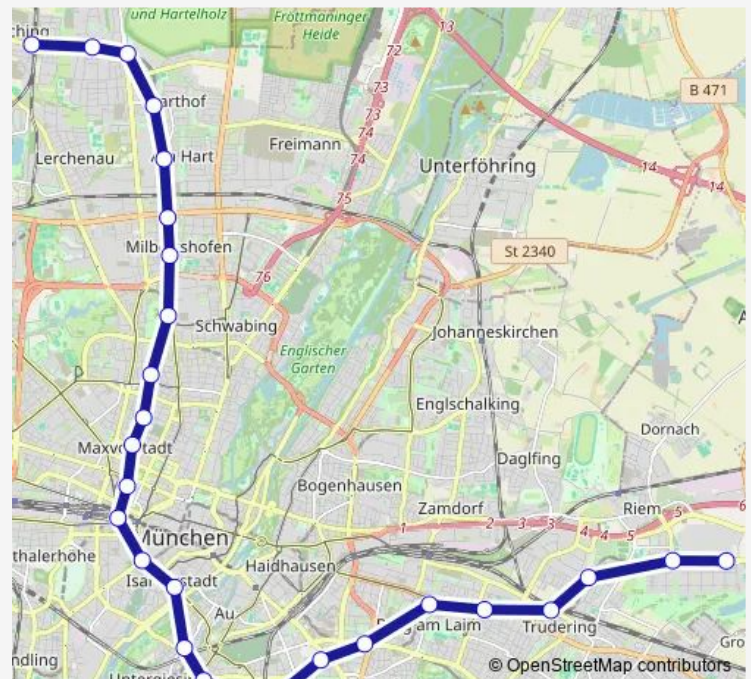

Fraunhoferstraße

Sendlinger Tor

Hauptbahnhof (S, U, Bus, Tram)

Königsplatz

Theresienstraße

Josephsplatz

Hohenzollernplatz

Scheidplatz

Milbertshofen

### Route schedule

Messestadt Ost — Feldmoching

Monday	03:26-00:35 <sup>+1</sup>
Tuesday	04:06-02:35 <sup>+1</sup>
Wednesday	04:06-00:35 <sup>+1</sup>
Thursday	04:06-00:35 <sup>+1</sup>
Friday	04:06-01:26 <sup>+1</sup>
Saturday	03:26-01:26 <sup>+1</sup>
Sunday	03:26-01:26 <sup>+1</sup>

### Route info

Direction: Messestadt Ost

Stops: 27

Trip Duration: 0 hour 40 min

■ U2

Frankfurter Ring

Am Hart

Harthof