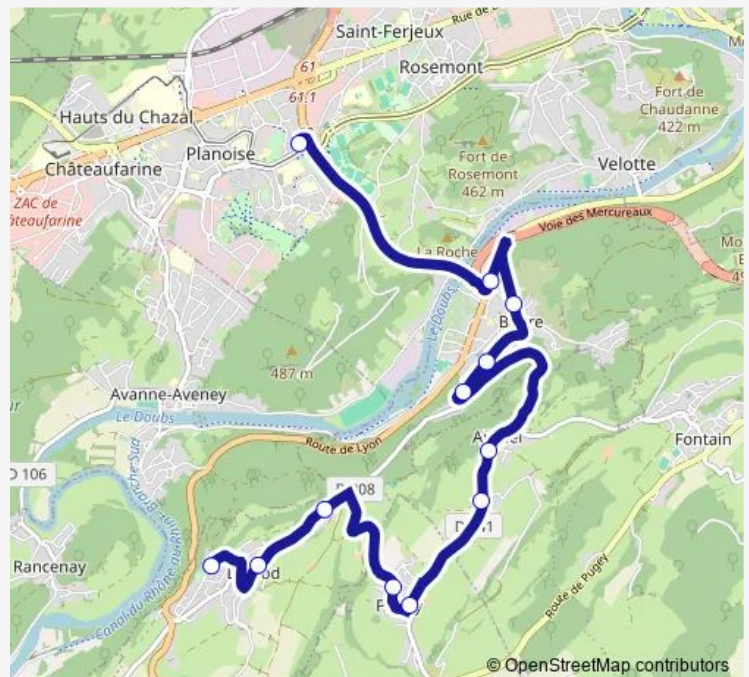

Friday —

Saturday —

Sunday —

Route info

Direction: Micropolis

Stops: 12

Trip Duration: 0 hour 32 min

D405 — Larnod <> Pôle Micropolis

Direction

Larnod - Lotissement — Micropolis

13 stops

[Open route schedule](#)

Larnod - Lotissement

Larnod - Mairie

Larnod - Maltournée

Pugey - Lotissement

Pugey - Village

Fontain - Vierge

Fontain - Village

Beure - Les Cras

Beure - Rang

Beure - Fleuret

Beure - Village

Beure - Escale

Micropolis

Route schedule

Larnod - Lotissement — Micropolis

Monday 06:58

Tuesday 06:58

Wednesday 06:58

Thursday 06:58

Friday 06:58