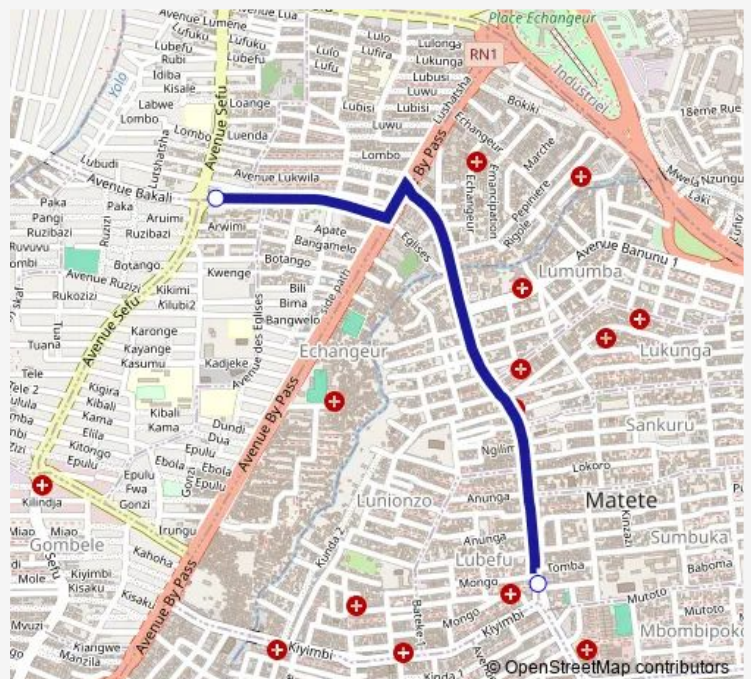

## Bus Super Lemba\_TO\_Matete

[Go to website](#)

### Direction

Inconnu — Inconnu

3 stops

[Open route schedule](#)

Inconnu

Inconnu

Inconnu

### Route schedule

Inconnu — Inconnu

Monday 19:19

Tuesday 19:19

Wednesday 19:19

Thursday 19:19

Friday 19:19

Saturday —

### Route info

Direction: Inconnu

Stops: 3

Trip Duration: 0 hour 7 min

■ Super Lemba\_TO\_Matete

**Direction**

unknown — unknown

2 stops