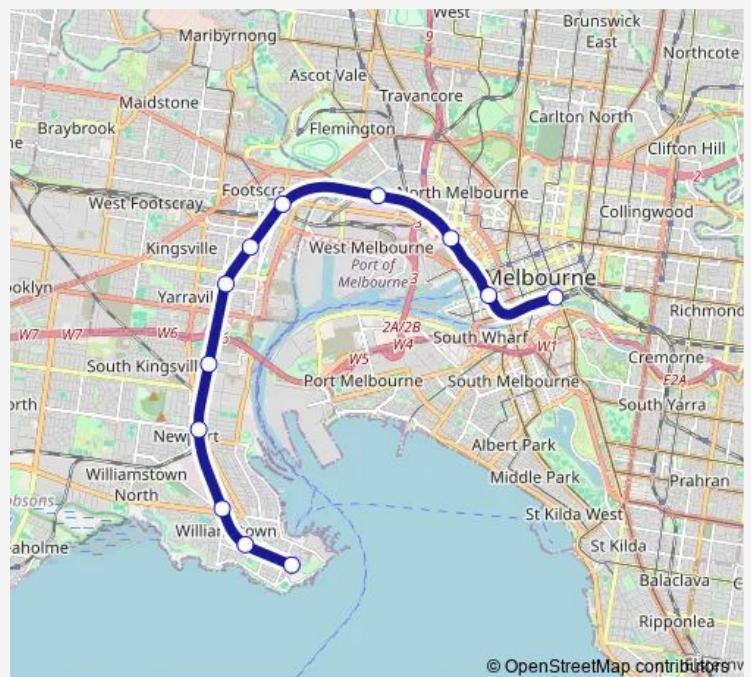

Rail Williamstown Williamstown - City

[Go to website](#)

Direction

Williamstown Railway Station (Williamstown) — Flinders Street Railway Station (Melbourne City)

12 stops

[Open route schedule](#)

- Williamstown Railway Station (Williamstown)
- Williamstown Beach Railway Station (Williamstown)
- North Williamstown Railway Station (Williamstown)
- Newport Railway Station (Newport)
- Spotswood Railway Station (Spotswood)
- Yarraville Railway Station (Yarraville)
- Seddon Railway Station (Seddon)
- Footscray Railway Station (Footscray)
- South Kensington Railway Station (Kensington)
- North Melbourne Railway Station (West Melbourne)
- Southern Cross Railway Station (Melbourne City)
- Flinders Street Railway Station (Melbourne City)

Route schedule

Williamstown Railway Station (Williamstown) — Flinders Street Railway Station (Melbourne City)

Monday	—
Tuesday	—
Wednesday	—
Thursday	04:56-19:36
Friday	—
Saturday	—
Sunday	—

Route info

Direction: Williamstown Railway Station (Williamstown)

Stops: 12

Trip Duration: 0 hour 28 min

Williamstown — Williamstown - City

Direction

Flinders Street Railway Station (Melbourne City) —
Williamstown Railway Station (Williamstown)

12 stops

[Open route schedule](#)

Route info

Direction: Newport Railway Station (Newport)

Stops: 4

Trip Duration: 0 hour 6 min

Williamstown Rail time schedules and route maps are available in an offline PDF at busmaps.com. Use the busmaps.com website to see live bus times, train schedule or subway schedule, and step-by-step directions for all public transit in Melbourne