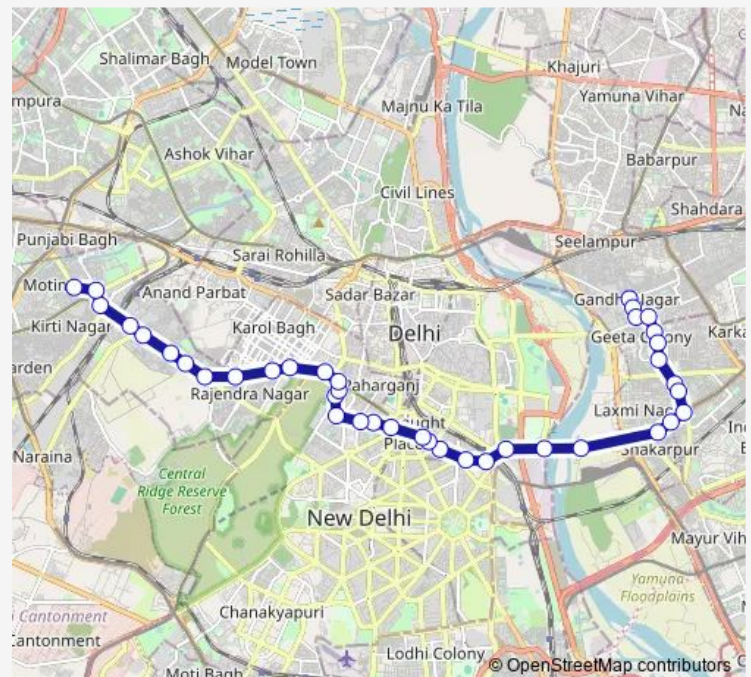

Barakhamba Metro Station

Statesman House

Shivaji Stadium Terminal

Route schedule

Jheel Terminal — Karampura Terminal

Monday 06:57-21:26

Tuesday 06:57-21:26

Wednesday 06:57-21:26

Thursday 06:57-21:26

Friday 06:57-21:26

Saturday 06:57-21:26

Sunday 06:57-21:26

Route info

Direction: Jheel Terminal

Stops: 39

Trip Duration: 1 hour 16 min