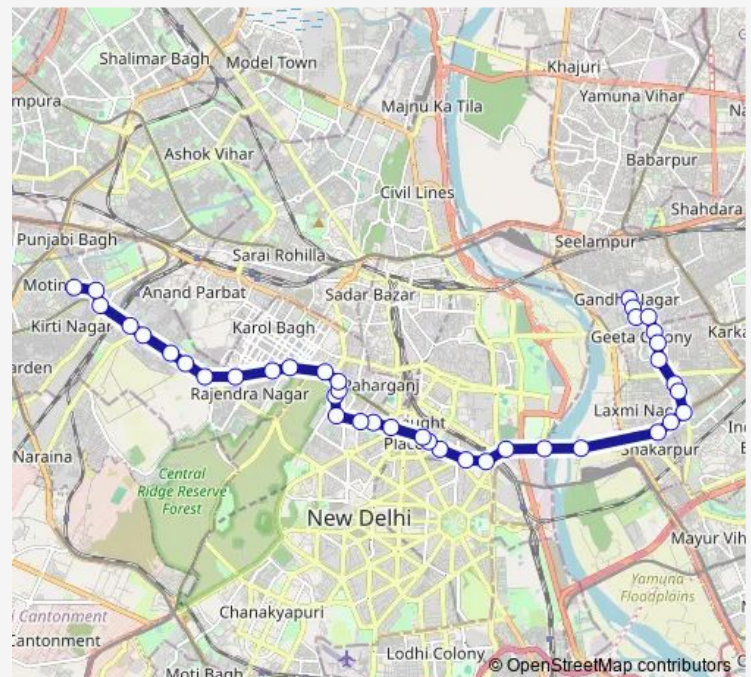

Barakhamba Metro Station

Statesman House

Shivaji Stadium Terminal

Route schedule

Jheel Terminal — Karampura Terminal

Monday 06:57-21:26

Tuesday 06:57-21:26

Wednesday 06:57-21:26

Thursday 06:57-21:26

Friday 06:57-21:26

Saturday 06:57-21:26

Sunday 06:57-21:26

Route info

Direction: Jheel Terminal

Stops: 39

Trip Duration: 1 hour 16 min