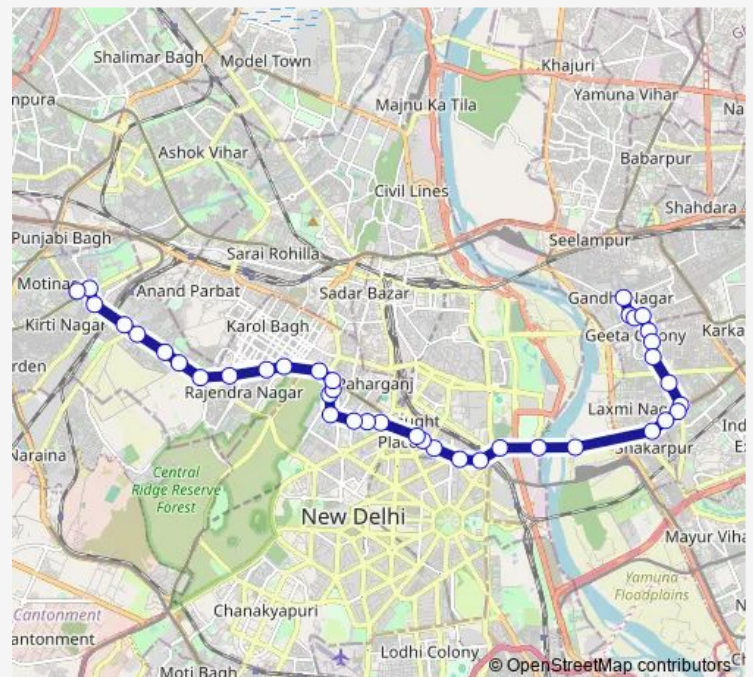

### Route schedule

Jheel Terminal — Karampura Terminal

Monday 07:44-21:20

Tuesday 07:44-21:20

Wednesday 07:44-21:20

Thursday 07:44-21:20

Friday 07:44-21:20

Saturday 07:44-21:20

Sunday 07:44-21:20

### Route info

Direction: Jheel Terminal

Stops: 39

Trip Duration: 1 hour 16 min

316down

Shaheed Bhagat Singh Marg

Shaheed Bhagat Singh Marg

Gole Market