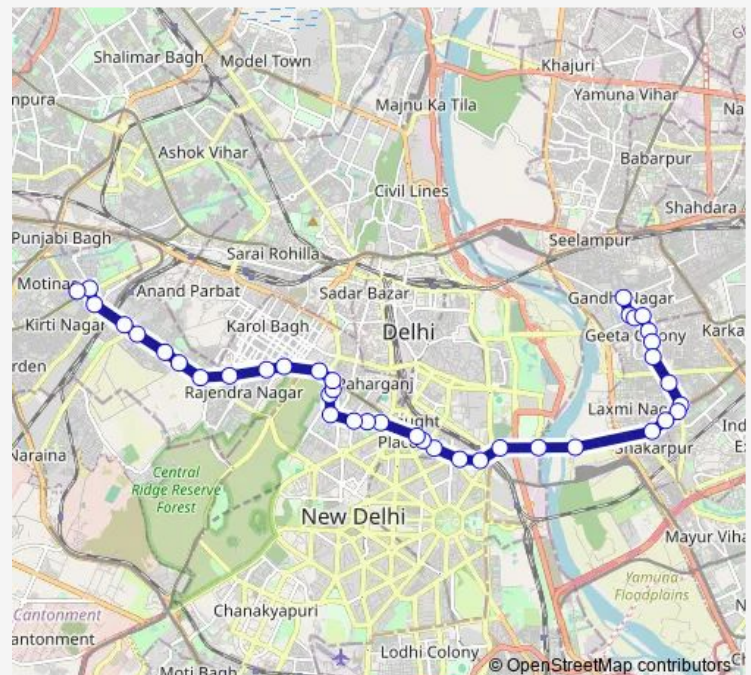

### Route schedule

Jheel Terminal — Karampura Terminal

Monday 07:44-21:20

Tuesday 07:44-21:20

Wednesday 07:44-21:20

Thursday 07:44-21:20

Friday 07:44-21:20

Saturday 07:44-21:20

### Route info

Direction: Jheel Terminal

Stops: 39

Trip Duration: 1 hour 16 min

316down

BusMaps

Shaheed Bhagat Singh Marg

Shaheed Bhagat Singh Marg