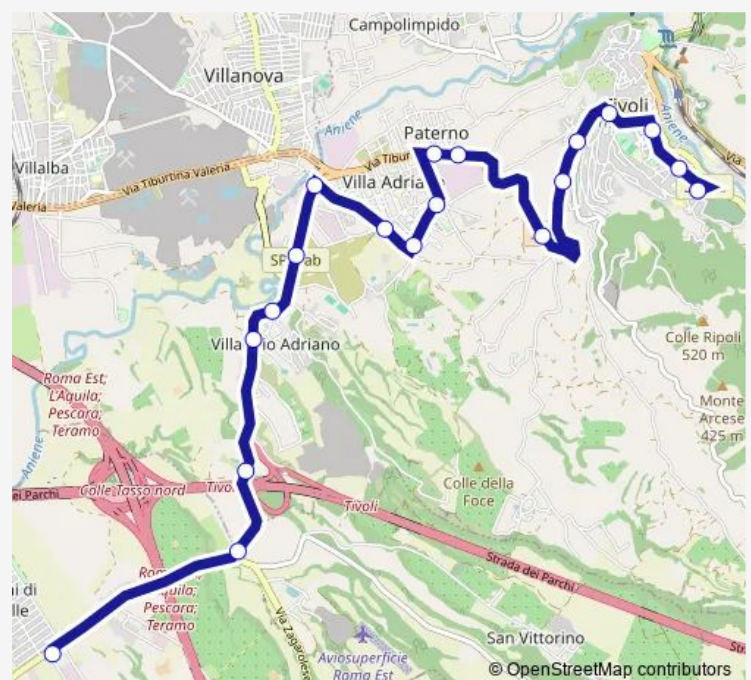

Tivoli | Via Empolitana (Ospedale) # f11834

Tivoli | Via Empolitana Via Toti # f11835

Tivoli | Largo Saragat Ist. L.Spallanzani # f00005

Route schedule

Roma | Via Polense (Corcolle) # f12238 — Tivoli | Largo Saragat Ist. L.Spallanzani # f00005

Monday 07:05

Tuesday 07:05

Wednesday 07:05

Thursday 07:05

Friday 07:05

Saturday —

Sunday —

Route info

Direction: Roma | Via Polense (Corcolle) # f12238

Stops: 19

Trip Duration: 0 hour 45 min

Corcolle - Tivoli # Pi010a

Bus time schedules and route maps are available in an offline PDF at busmaps.com. Use the busmaps.com website to see live bus times, train schedule or subway schedule, and step-by-step directions for all public transit in Tivoli