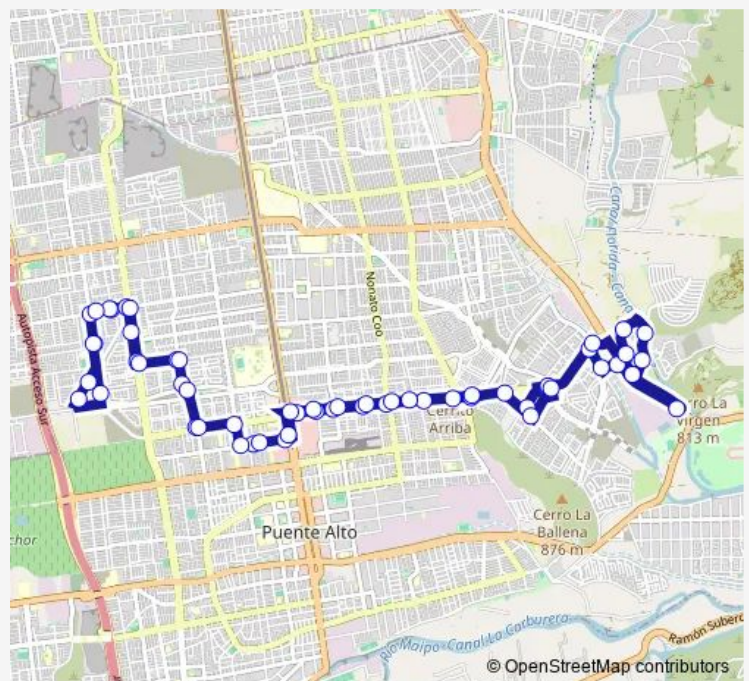

Monday 00:00

Tuesday 00:00

Wednesday 00:00

Thursday 00:00

Friday 00:00

Saturday 00:00

Sunday 00:00

Route info

Direction: PF1136-Creta / esq. Las Ninfas

Stops: 56

Trip Duration: 1 hour 2 min

F26 — Villa Padre Hurtado - San Carlos Oriente

PF1016-Cardenal C. Oviedo / esq. Los Españoles

PF1033-Parada 2 / Colegio Alicante del Valle