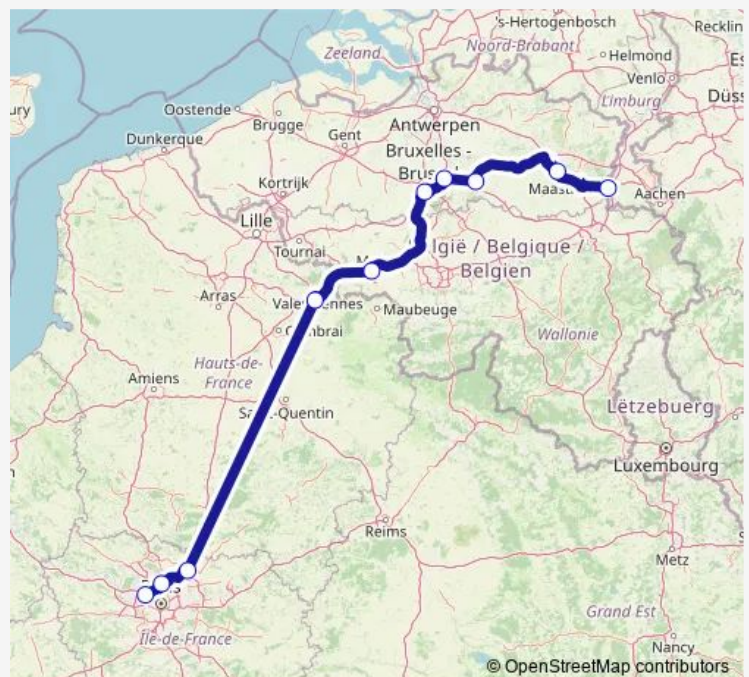

Paris La Défense (Terminal Jules Verne)

Route schedule

Maastricht (International Bus Station) — Paris La Défense (Terminal Jules Verne)

Monday 04:15-14:25

Tuesday 04:15-14:25

Wednesday 04:15-14:25

Thursday 04:15-14:25

Friday 04:15-14:25

Saturday 04:15-14:25

Sunday 04:15-14:25

Route info

Direction: Maastricht (International Bus Station)

Stops: 10

Trip Duration: 8 hour 30 min

Direction

Paris La Défense (Terminal Jules Verne) — Maastricht (International Bus Station)

10 stops

[Open route schedule](#)

Paris La Défense (Terminal Jules Verne)

Paris (Saint-Denis University)

Paris Charles de Gaulle Airport (Central Bus Station)

Route info

Direction: Paris La Défense (Terminal Jules Verne)

Stops: 10

Trip Duration: 8 hour 35 min

Flixbus 808 Bus time schedules and route maps are available in an offline PDF at busmaps.com. Use the busmaps.com website to see live bus times, train schedule or subway schedule, and step-by-step directions for all public transit in Brussels