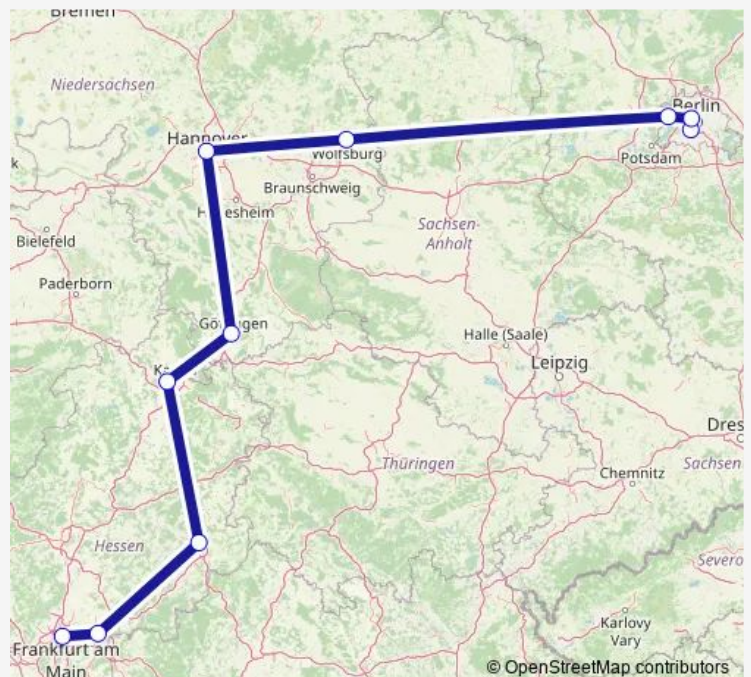

Rail ICE 1195

[Go to website](#)

Direction

Berlin Südkreuz — Frankfurt(Main)Hbf

10 stops

[Open route schedule](#)

Berlin Südkreuz

Berlin Hbf (tief)

Berlin-Spandau

Wolfsburg Hbf

Hannover Hbf

Göttingen

Kassel-Wilhelmshöhe

Fulda

Hanau Hbf

Frankfurt(Main)Hbf

Route schedule

Berlin Südkreuz — Frankfurt(Main)Hbf

Monday —

Tuesday —

Wednesday —

Thursday —

Friday 15:57

Saturday —

Sunday —

Route info

Direction: Berlin Südkreuz

Stops: 10

Trip Duration: 4 hour 41 min

ICE 1195

BusMaps

ICE 1195 Rail time schedules and route maps are available in an offline PDF at busmaps.com. Use the busmaps.com website to see live bus times, train schedule or subway schedule, and step-by-step directions for all public transit in Berlin