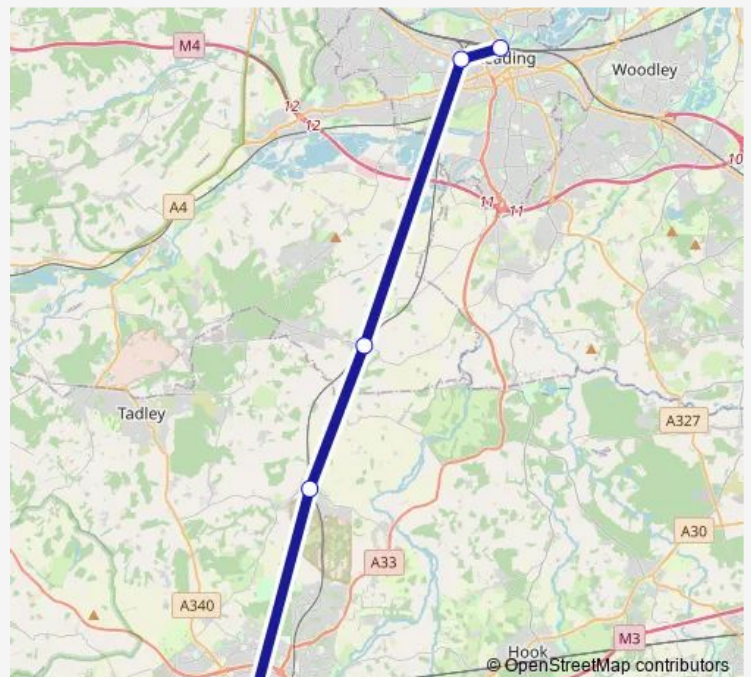

Rail Gw:Rdg->Bsk GW train service from RDG to Bsk

[Go to website](#)

Direction

Reading — Basingstoke

5 stops

[Open route schedule](#)

Reading

Reading West

Mortimer

Bramley (Hants)

Basingstoke

Route schedule

Reading — Basingstoke

Monday 08:55-23:34

Tuesday 08:55-23:34

Wednesday 08:55-23:34

Thursday 08:55-23:34

Friday 08:55-16:57

Saturday —

Sunday —

Route info

Direction: Reading

Stops: 5

Trip Duration: 0 hour 24 min