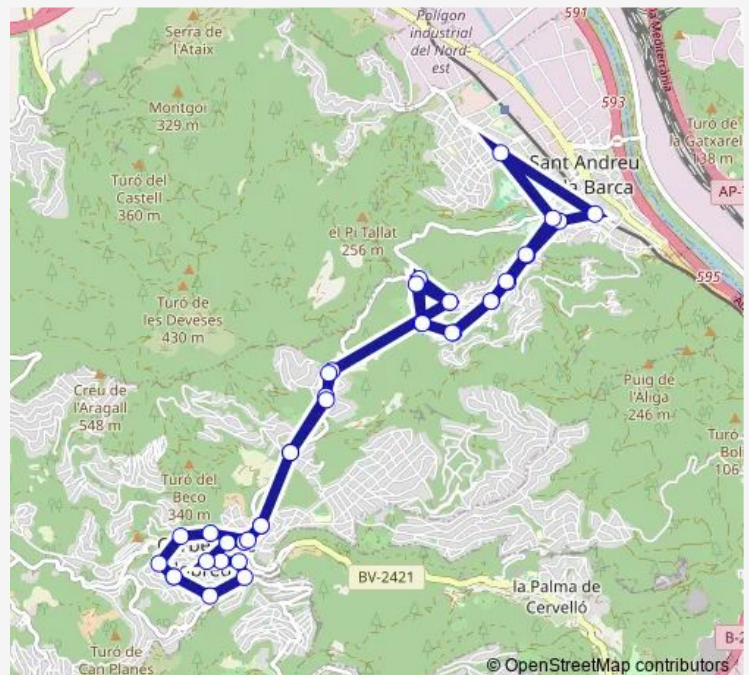

Thursday 06:30-20:29

Friday 06:30-20:29

Saturday —

Sunday —

Route info

Direction: plaça Països Catalans

Stops: 39

Trip Duration: 1 hour 12 min

Route info

Direction: Can Margarit (les)

Stops: 5

Trip Duration: 0 hour 7 min

L0906 Bus time schedules and route maps are available in an offline PDF at busmaps.com. Use the busmaps.com website to see live bus times, train schedule or subway schedule, and step-by-step directions for all public transit in Corbera de Llobregat