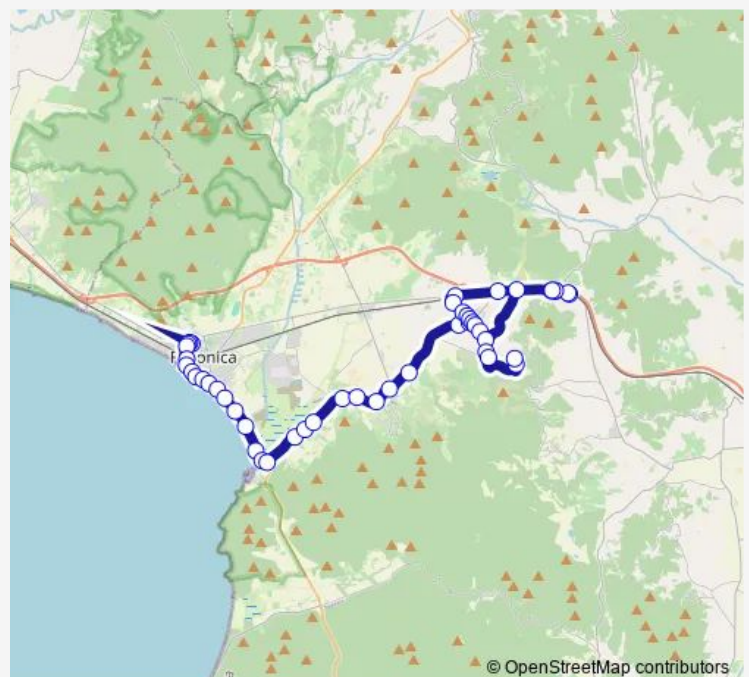

Thursday 09:15-15:05

Friday 09:15-15:05

Saturday 09:15-15:05

Sunday 09:15-11:25

Route info

Direction: Follonica 1 Maggio

Stops: 48

Trip Duration: 0 hour 53 min

Gabriellaccio

Gavorrano Stazione Fs

Gavorrano Stazione Fs

Gabriellaccio

Gavorrano Pod. San Vincenzo

La Menga

San Ansano

San Giuseppe