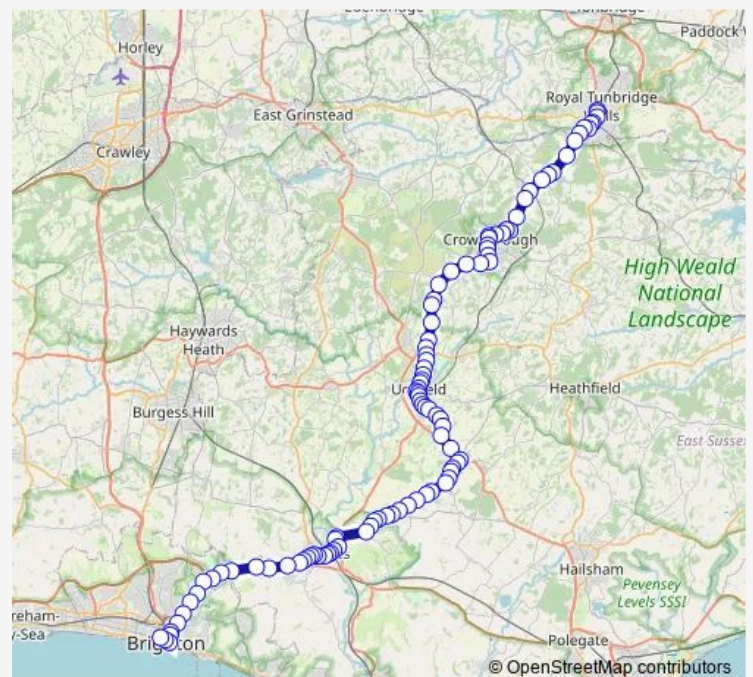

Bus 29B Brighton - Lewes - Uckfield - Tunbridge Wells

[Go to website](#)

Direction

Royal Victoria Place — Imperial Arcade

100 stops

[Open route schedule](#)

Royal Victoria Place

War Memorial

Thursday 06:49

Friday 06:49

Saturday —

Sunday —

Route info

Direction: Royal Victoria Place

Stops: 100

Trip Duration: 2 hour 13 min