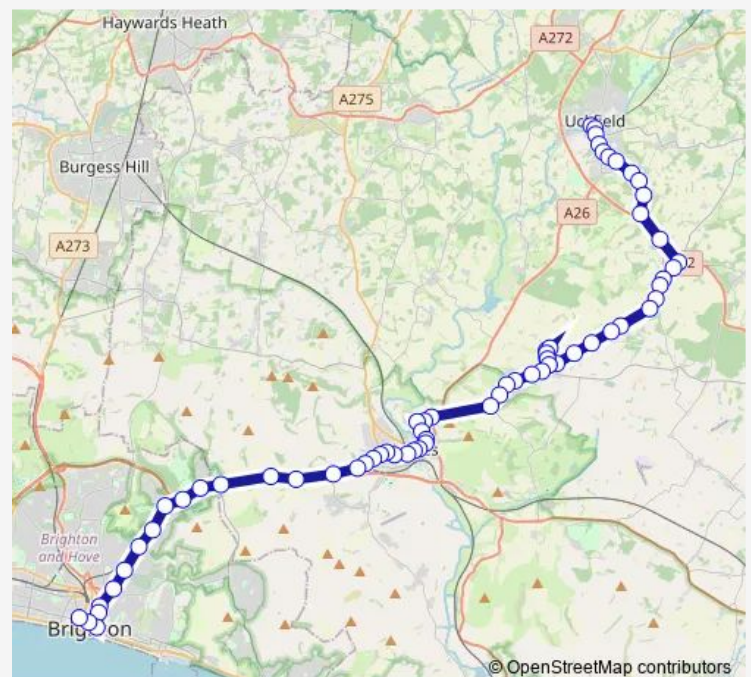

Upper Lodge Farm

Raystede Animal Centre

Harvey's Lane

Route schedule

Bus Station — Imperial Arcade

Monday —

Tuesday —

Wednesday —

Thursday 09:14

Friday —

Saturday —

Sunday —

Route info

Direction: Bus Station

Stops: 67

Trip Duration: 1 hour 8 min

29B — Brighton - Lewes - Uckfield - Tunbridge Wells

Half Mile Drove

Yeomans

Broyleside

Broyle Paddock

Yew Tree Close

Kiln Road

Yew Tree Close