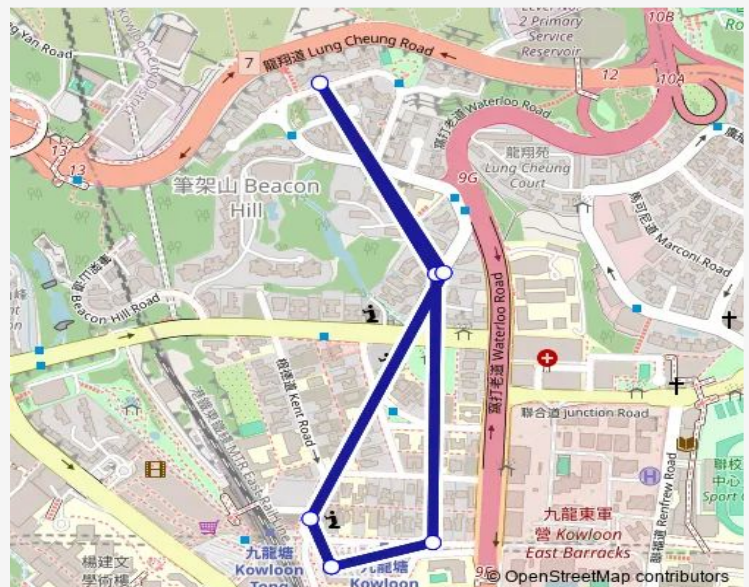

7 stops

[Open route schedule](#)

Kowloon Tong (Suffolk Road) Public Transport Interchange|Suffolk Road, Kowloon Tong Public Transport Interchange

Suffolk Road Outside House NO. 4

EDE Road

Beacon Hill Road, Outside Elizabethan Court

EDE Road

Kowloon Tong Station, Opposite Kent Road Exit

Kowloon Tong (Suffolk Road) Public Transport Interchange|Suffolk Road, Kowloon Tong Public Transport Interchange

Route schedule

Kowloon Tong (Suffolk Road) Public Transport Interchange|Suffolk Road, Kowloon Tong Public Transport Interchange — Kowloon Tong (Suffolk Road) Public Transport Interchange|Suffolk Road, Kowloon Tong Public Transport Interchange

Monday 07:00-20:00

Tuesday 07:00-20:00

Wednesday 07:00-20:00

Thursday 07:00-20:00

Friday 07:00-20:00

Saturday 07:00-20:00

Sunday 08:00-19:00

Route info

Direction: Kowloon Tong (Suffolk Road) Public Transport Interchange|Suffolk Road, Kowloon Tong Public Transport Interchange

Stops: 7

Trip Duration: 0 hour 10 min

29b Bus time schedules and route maps are available in an offline PDF at busmaps.com. Use the busmaps.com website to see live bus times, train schedule or subway schedule, and step-by-step directions for all public transit in Wong Tai Sin