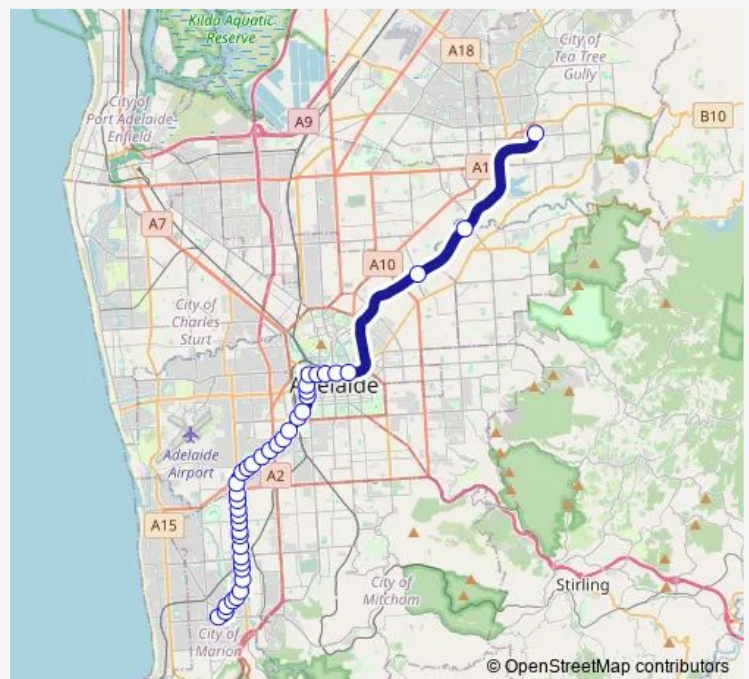

Zone B Marion Interchange - North side

Stop 29 Finniss St - West side

Stop 28 Finniss St - North West side

Stop 27 Finniss St - North West side

Stop 26 Finniss St - West side

Stop 25 Finniss St - North West side

Stop 17 Marion Rd - West side

Stop 16 Marion Rd - West side

Stop 15 Marion Rd - West side

Stop 14 Marion Rd - West side

Stop 13 Marion Rd - West side

Stop 12 Marion Rd - West side

Stop 10 Anzac Hwy - North West side

Route schedule

Zone B Marion Interchange - North side — Zone E Tea Tree Plaza Interchange - East side

Monday	—
Tuesday	—
Wednesday	—
Thursday	—
Friday	—
Saturday	09:46-15:46
Sunday	—

Route info

Direction: Zone B Marion Interchange - North side

Stops: 40

Trip Duration: 0 hour 58 min

M44T — Marion Centre Interchange to Tea Tree Plaza Interchange **BusMaps**

Stop 9 Anzac Hwy - North West side

Stop 8 Anzac Hwy - North West side

Stop 7 Anzac Hwy - North West side