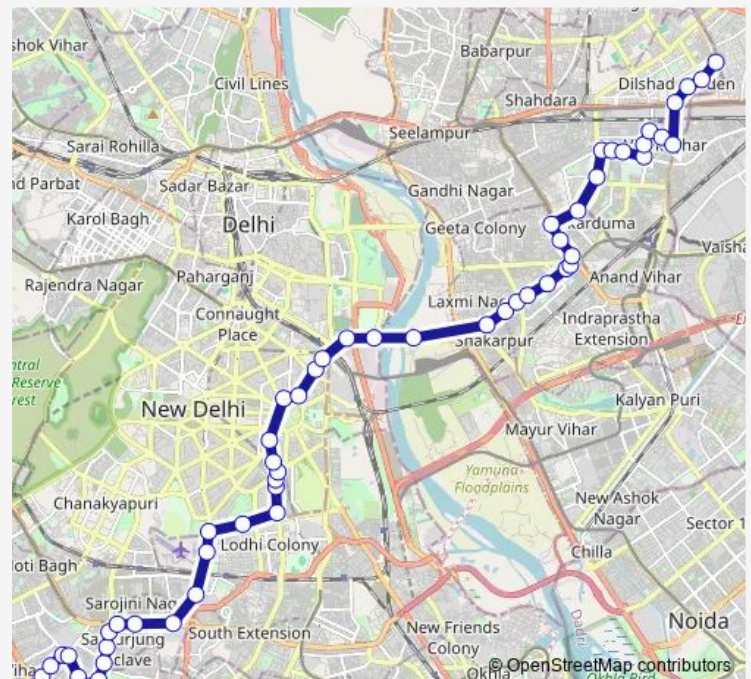

Thursday 05:05-22:00

Friday 05:05-22:00

Saturday 05:05-22:00

Sunday 05:05-22:00

Route info

Direction: Munirka Village (T)

Stops: 54

Trip Duration: 1 hour 46 min