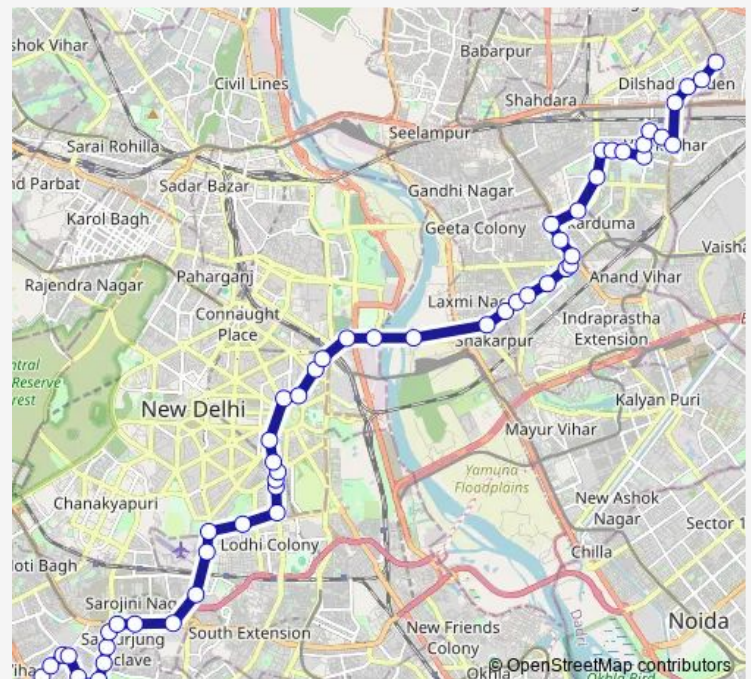

Thursday 05:05-22:00

Friday 05:05-22:00

Saturday 05:05-22:00

Sunday 05:05-22:00

Route info

Direction: Munirka Village (T)

Stops: 54

Trip Duration: 1 hour 46 min