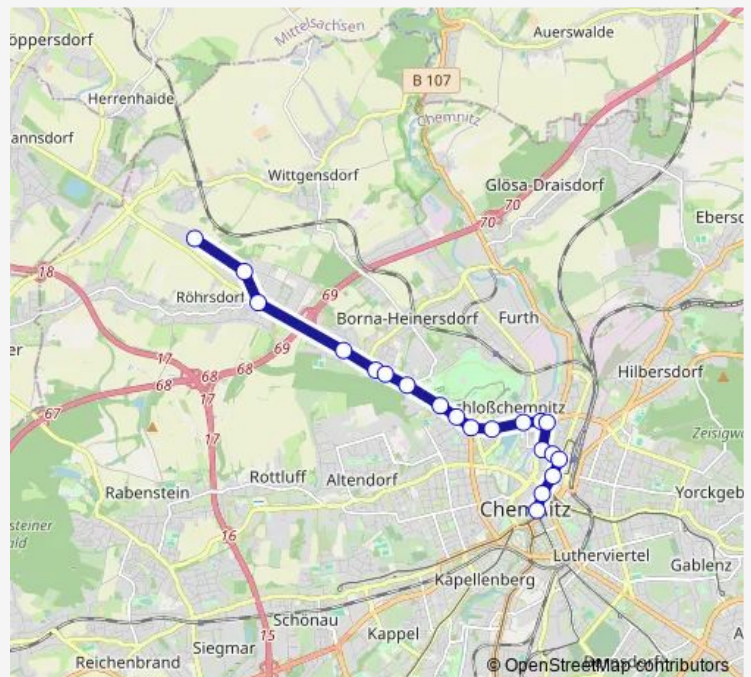

Chemnitz, Glauchauer Str

Chemnitz, Küchwaldring

Chemnitz, Botanischer Garten

Chemnitz, Louis-Otto-Str

Chemnitz, Borna

Route schedule

Chemnitz, Zentralhaltestelle — Chemnitz, Borna

Monday 03:45-02:45⁺¹

Tuesday 03:45-02:45⁺¹

Wednesday 03:45-02:45⁺¹

Thursday 03:45-02:45⁺¹

Friday 03:45-02:45⁺¹

Saturday 03:45-02:45⁺¹

Sunday 03:45-02:45⁺¹

Route info

Direction: Chemnitz, Zentralhaltestelle

Stops: 15

Trip Duration: 0 hour 14 min

N18

Direction

Röhrsdorf, Röhrsdorfer Allee/Siemens — Chemnitz, Zentralhaltestelle

20 stops

[Open route schedule](#)

Röhrsdorf, Röhrsdorfer Allee/Siemens

Thursday 03:25-02:25⁺¹

Friday 03:25-02:25⁺¹

Saturday 03:25-02:25⁺¹

Sunday 03:25-02:25⁺¹

Route info

Direction: Röhrsdorf, Röhrsdorfer Allee/Siemens

Stops: 20

Trip Duration: 0 hour 25 min