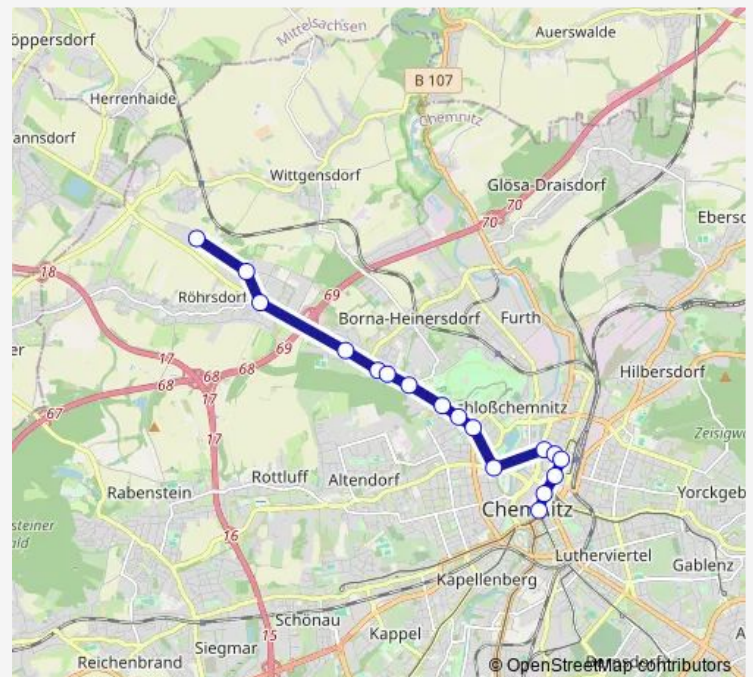

Chemnitz, Glauchauer Str

Chemnitz, Küchwaldring

Chemnitz, Botanischer Garten

Chemnitz, Louis-Otto-Str

Chemnitz, Borna

Route schedule

Chemnitz, Zentralhaltestelle — Chemnitz, Borna

Monday 03:45-02:45⁺¹

Tuesday 03:45-02:45⁺¹

Wednesday 03:45-02:45⁺¹

Thursday 03:45-02:45⁺¹

Friday 03:45-02:45⁺¹

Saturday 03:45-02:45⁺¹

Sunday 03:45-02:45⁺¹

Route info

Direction: Chemnitz, Zentralhaltestelle

Stops: 15

Trip Duration: 0 hour 14 min

■ N18

BusMaps

Direction

Röhrsdorf, Röhrsdorfer Allee/Siemens — Chemnitz, Zentralhaltestelle

20 stops

[Open route schedule](#)

Wednesday 03:25-02:25⁺¹

Thursday 03:25-02:25⁺¹

Friday 03:25-02:25⁺¹

Saturday 03:25-02:25⁺¹

Sunday 03:25-02:25⁺¹

Route info

Direction: Röhrsdorf, Röhrsdorfer Allee/Siemens

Stops: 20