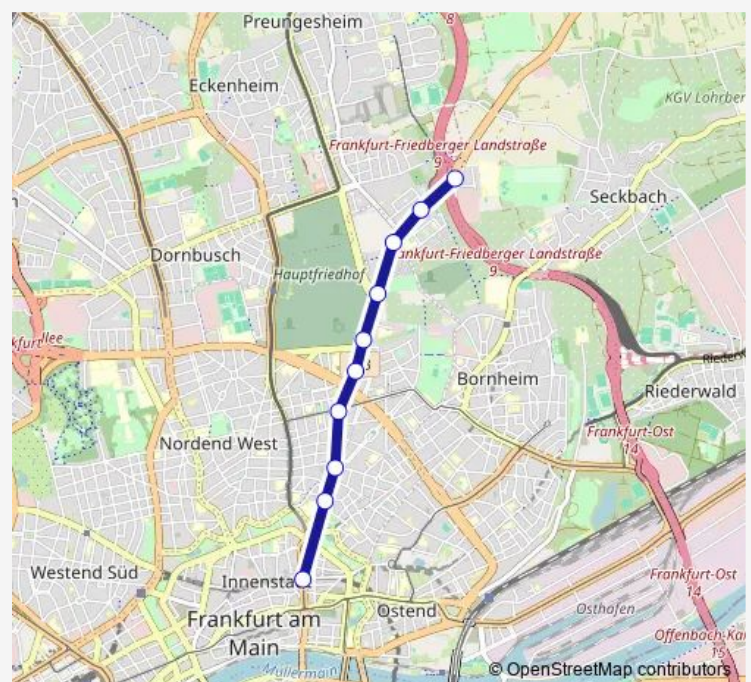

### Direction

Frankfurt (Main) Konstablerwache — Frankfurt (Main) Unfallklinik

10 stops

[Open route schedule](#)

Frankfurt (Main) Konstablerwache

Frankfurt (Main) Hessendenkmal

Frankfurt (Main) Friedberger Platz

### Route schedule

Frankfurt (Main) Konstablerwache — Frankfurt (Main) Unfallklinik

Monday 03:02-02:32<sup>+1</sup>

Tuesday 03:02-02:32<sup>+1</sup>

Wednesday 03:02-02:32<sup>+1</sup>

Thursday 03:02-02:32<sup>+1</sup>

### Route info

Direction: Frankfurt (Main) Konstablerwache

Stops: 10

Trip Duration: 0 hour 12 min

■ N18

BusMaps

## Direction

Frankfurt (Main) Unfallklinik — Frankfurt (Main) Konstablerwache

10 stops

[Open route schedule](#)

Frankfurt (Main) Unfallklinik

Frankfurt (Main) Bodenweg

Frankfurt (Main) Friedberger Warte

Frankfurt (Main) Wasserpark