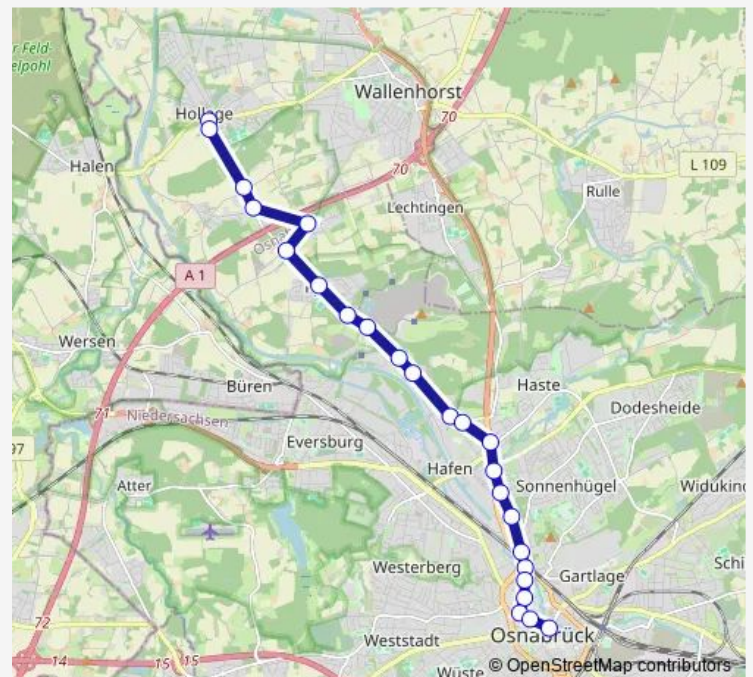

Thursday —

Friday —

Saturday 01:10-03:30

Sunday 01:10-03:30

Route info

Direction: Osnabrück Neumarkt

Stops: 35

Trip Duration: 0 hour 37 min

■ N18

BusMaps

Wallenhorst Schulzentrum

Wallenhorst Kirchplatz

Wallenhorst Rathausallee

Hollage Hügelstraße

Hollage Nasse Heide

Hollage Stüvestraße

Direction

Hollage Zentrum — Osnabrück Neumarkt

24 stops

[Open route schedule](#)

Hollage Zentrum

Hollage Goethestraße

Hollage Sachsegge

Hollage Sandbachstraße

Saturday

00:44-04:09

Sunday

00:44-04:09

Route info

Direction: Hollage Zentrum

Stops: 24

Trip Duration: 0 hour 26 min