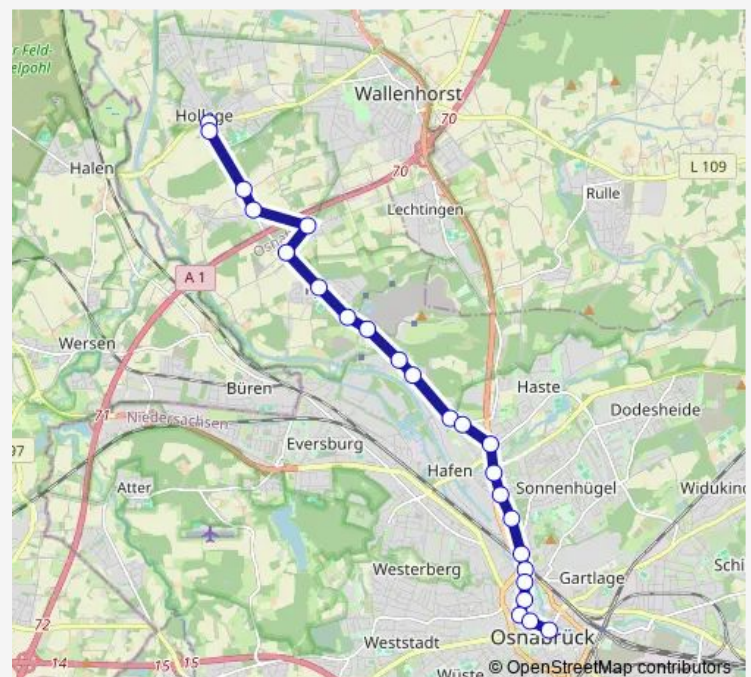

Wallenhorst Hans-Böckler-Straße

### Route schedule

Osnabrück Neumarkt — Hollage Zentrum

Monday —

Tuesday —

Wednesday —

Thursday —

Friday —

Saturday 01:10-03:30

### Route info

Direction: Osnabrück Neumarkt

Stops: 35

Trip Duration: 0 hour 37 min

■ N18

Wallenhorst Schulzentrum

Wallenhorst Kirchplatz

Wallenhorst Rathausallee