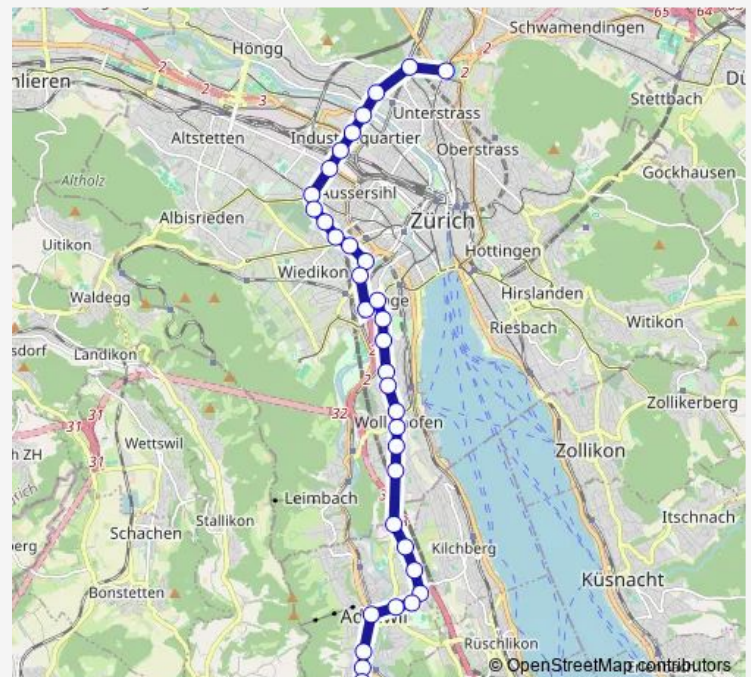

Zürich, Thujastrasse

Zürich, Jugendherberge

Zürich, Morgental

Route schedule

Zürich, Milchbuck — Adliswil, Büchel

Monday 03:28-04:28

Tuesday —

Wednesday —

Thursday —

Friday 25:01-02:01⁺¹

Saturday 03:01-02:58⁺¹

Sunday 03:01-02:58⁺¹

Route info

Direction: Zürich, Milchbuck

Stops: 34

Trip Duration: 0 hour 39 min

N18

BusMaps

Zürich, Butzenstrasse

Zürich, Wollishoferplatz

Zürich, Dangelstrasse

Adliswil, Sunnau

Adliswil, Dietlimoos

Adliswil, Ahornweg

Adliswil, Hofackerstrasse

Adliswil, Badstrasse

Adliswil, Grundstrasse

Adliswil, Bahnhof

Adliswil, Wanneten-/Haldenstr.

Adliswil, Landolt-Junker-Str.

Adliswil, Büchel

Direction