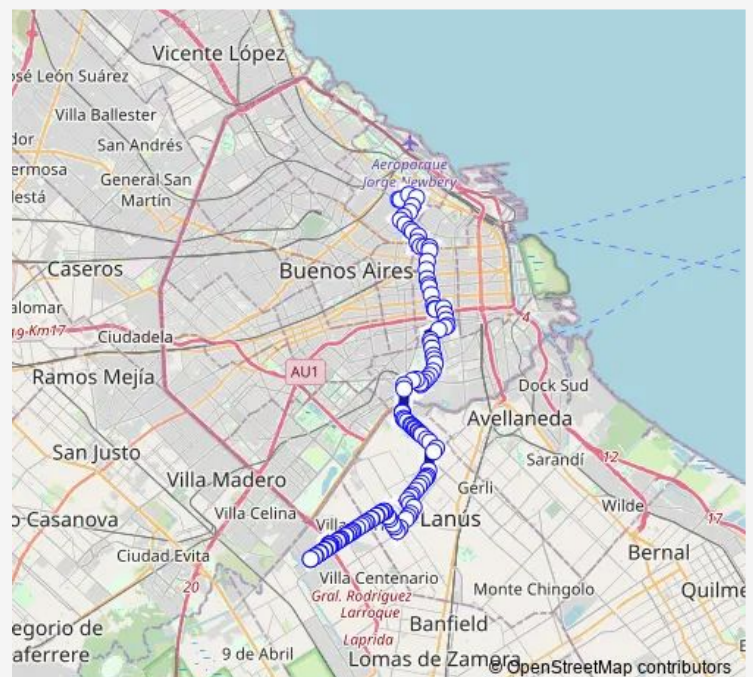

Thursday 00:24-23:08

Friday 00:24-23:08

Saturday 00:24-23:00

Sunday 00:24-23:00

Route info

Direction: Recondo 2169

Stops: 117

Trip Duration: 1 hour 19 min