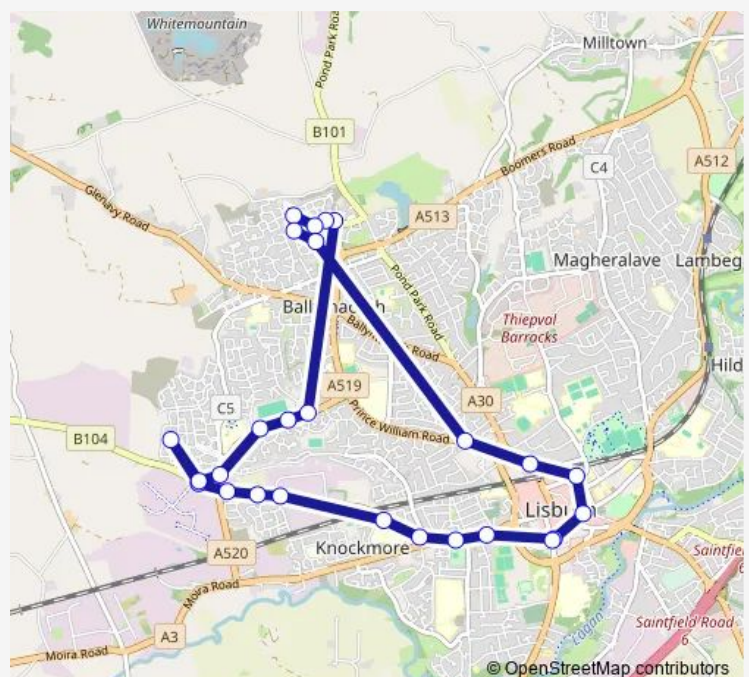

Wood Brook

Causeway End Road

Knockburn Drive

Knockburn Drive

Ballymacoss Avenue

Lady Wallace Avenue

Lady Wallace Road

Lady Wallace Link

Sir Richard Wallace Road

Fountain Crescent

Lady Wallace Road

Route schedule

Lisburn Buscentre — Lisburn Buscentre

Monday 07:20-08:35

Tuesday 07:20-08:35

Wednesday 07:20-08:35

Thursday 07:20-08:35

Friday 07:20-08:35

Saturday —

Sunday —

Route info

Direction: Lisburn Buscentre

Stops: 26

Trip Duration: 0 hour 35 min