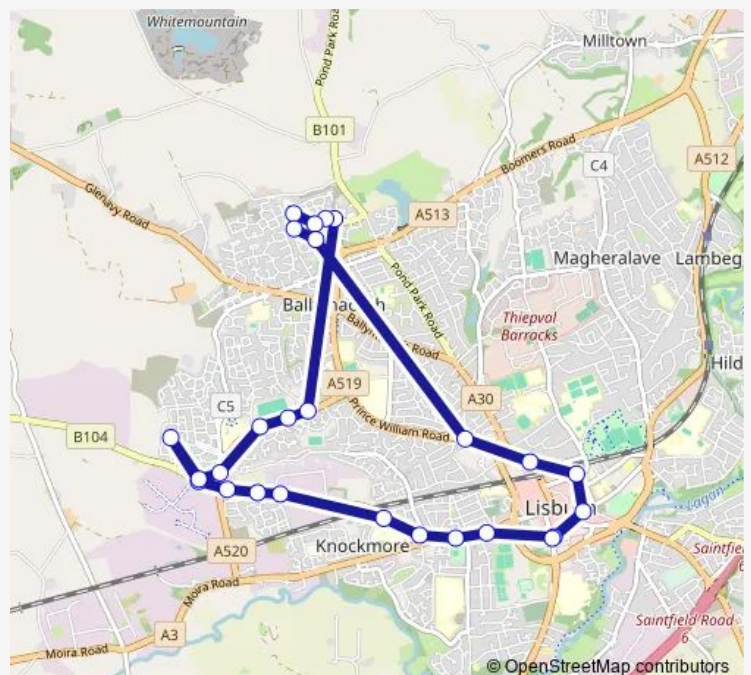

Wood Brook

Causeway End Road

Knockburn Drive

Knockburn Drive

Ballymacoss Avenue

Lady Wallace Avenue

Lady Wallace Road

Lady Wallace Link

Sir Richard Wallace Road

Fountain Crescent

Lady Wallace Road

Route schedule

Lisburn Buscentre — Lisburn Buscentre

Monday 07:20-08:35

Tuesday 07:20-08:35

Wednesday 07:20-08:35

Thursday 07:20-08:35

Friday 07:20-08:35

Saturday —

Sunday —

Route info

Direction: Lisburn Buscentre

Stops: 26

Trip Duration: 0 hour 30 min