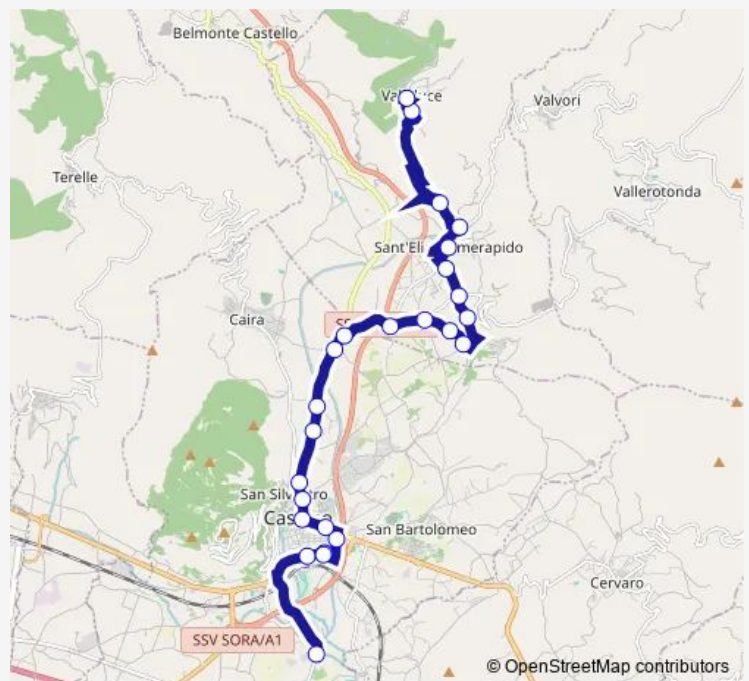

SANT'ELIA | Via Giovanni XXIII # f8009

SANT'ELIA | Piazza Risi # f7985

Route schedule

CASSINO | Ponte Marozzo # f8251 — SANT'ELIA | Valleluce # f8015

Monday 14:30

Tuesday 14:30

Wednesday 14:30

Thursday 14:30

Friday 14:30

Saturday —

Sunday —

Route info

Direction: CASSINO | Ponte Marozzo # f8251

Stops: 25

Trip Duration: 0 hour 50 min

Cassino - Valleluce # Cs860a

SANT'ELIA | Via Cartiera Via S. M. Maggiore # f7986

SANT'ELIA | Via Petrosa Via Chiaie # f8013

SANT'ELIA | Via Spineto Via Lago # f8014

SANT'ELIA | Valleluce # f8015

Bus time schedules and route maps are available in an offline PDF at busmaps.com. Use the busmaps.com website to see live bus times, train schedule or subway schedule, and step-by-step directions for all public transit in Sant'Elia Fiumerapido