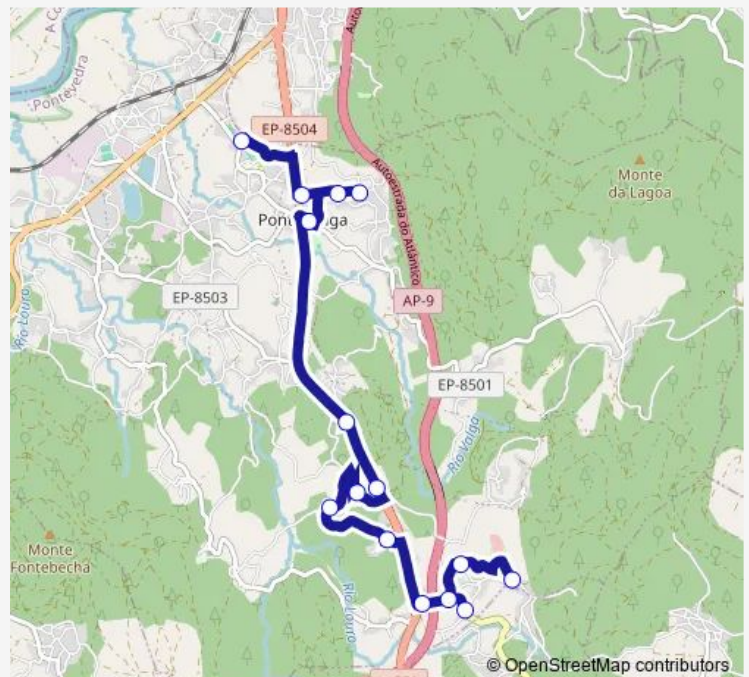

Tuesday 14:30

Wednesday 14:30

Thursday —

Friday 14:30

Saturday —

Sunday —

Route info

Direction: IES de Valga

Stops: 15

Trip Duration: 0 hour 25 min

■ XG830058 — IES de Valga-Casaldeirigo 1

BusMaps

XG830058 Bus time schedules and route maps are available in an offline PDF at busmaps.com. Use the busmaps.com website to see live bus times, train schedule or subway schedule, and step-by-step directions for all public transit in Valga