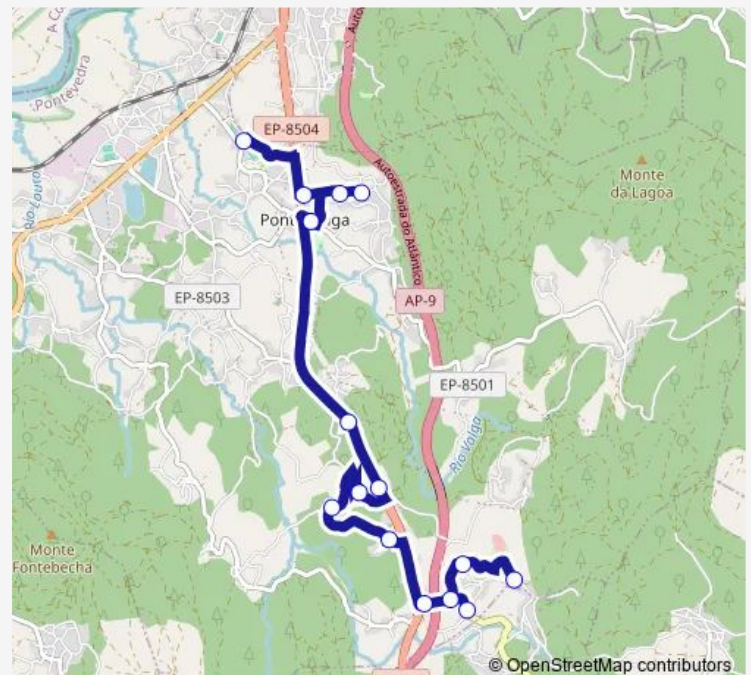

Tuesday 14:30

Wednesday 14:30

Thursday 14:30

Friday 14:30

Saturday —

Sunday —

Route info

Direction: IES de Valga

Stops: 15

Trip Duration: 0 hour 25 min

■ Xg830058 — IES de Valga-Casaldeirigo 1

Xg830058 Bus time schedules and route maps are available in an offline PDF at busmaps.com. Use the busmaps.com website to see live bus times, train schedule or subway schedule, and step-by-step directions for all public transit in Valga