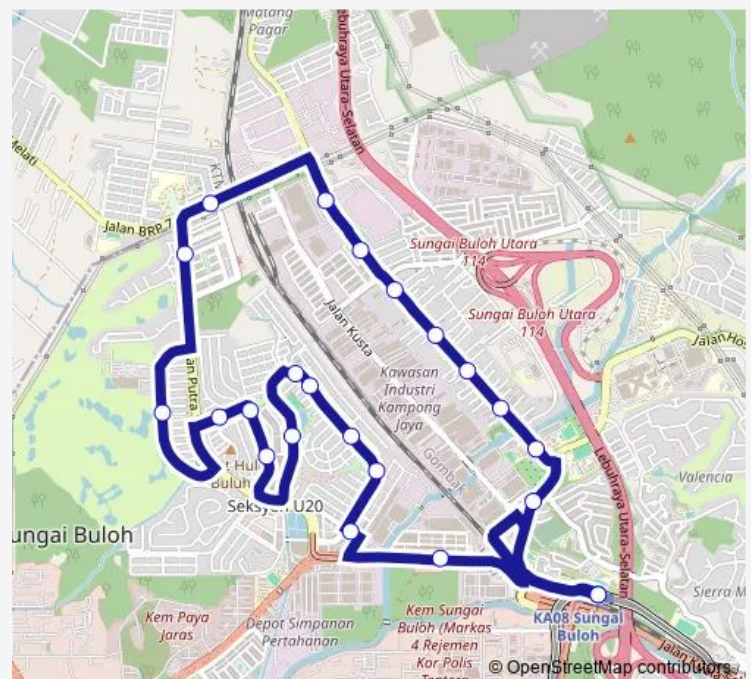

### Route schedule

MRT Sungai Buloh — MRT Sungai Buloh

Monday	05:30-23:30
Tuesday	05:30-23:30
Wednesday	05:30-23:30
Thursday	05:30-23:30
Friday	05:30-23:30
Saturday	06:00-23:30
Sunday	06:00-23:30

### Route info

Direction: MRT Sungai Buloh

Stops: 23

Trip Duration: 0 hour 33 min

T101

BusMaps

Pusat Komersial Tsb

MRT Sungai Buloh