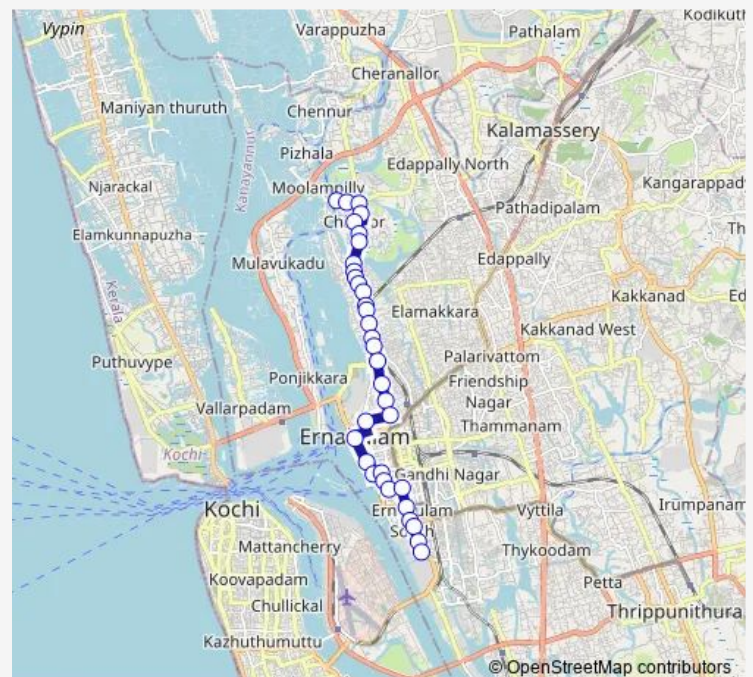

### Route schedule

Chittoor Ferry — Cochin Shipyard Main Gate

Monday 06:00

Tuesday 06:00

Wednesday 06:00

Thursday 06:00

Friday 06:00

Saturday 06:00

### Route info

Direction: Chittoor Ferry

Stops: 34

Trip Duration: 0 hour 33 min

Chittoor Ferry ↔ Ernakulam South

Kombara Junction

High Court Junction

Menaka