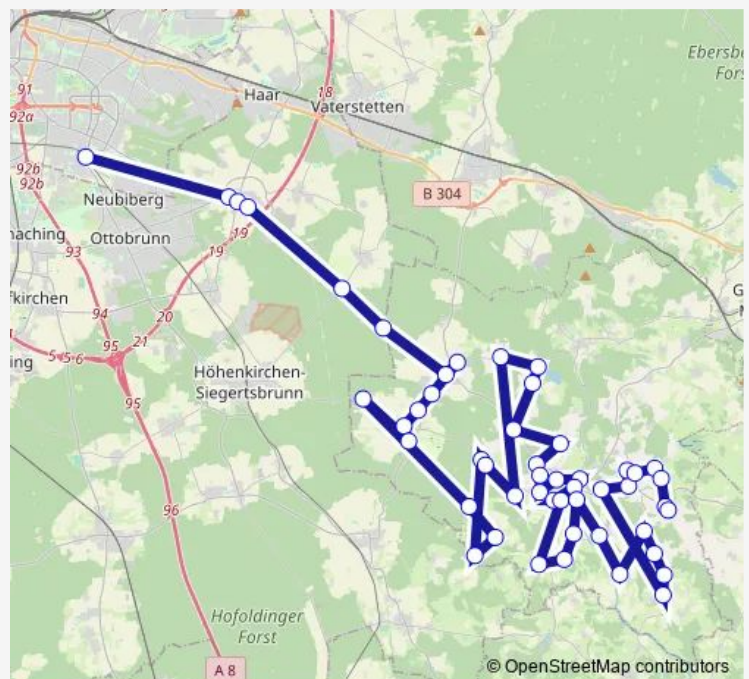

### Route schedule

Glonn, Mattenhofener Straße — Zorneding

Monday	04:30-02:30 <sup>+1</sup>
Tuesday	04:30-02:30 <sup>+1</sup>
Wednesday	04:30-02:30 <sup>+1</sup>
Thursday	04:30-02:30 <sup>+1</sup>
Friday	04:30-02:30 <sup>+1</sup>
Saturday	04:30-02:30 <sup>+1</sup>
Sunday	04:30-02:30 <sup>+1</sup>

### Route info

Direction: Glonn, Mattenhofener Straße

Stops: 32

Trip Duration: 0 hour 25 min

■ 4900 — Neuperlach Süd / Zorneding - Oberpframmern - Egmating - Glonn - Baiern **BusMaps**

Egmating, Ehamostraße

Orthofen (b. Egmating)

Tal (Oberpframmern)

Oberpframmern, Gh. Neuwirt

Oberpframmern, Buchenweg

Aich

Wolfersberg

Zorneding, Wasserwerk

Zorneding, Bucher Straße