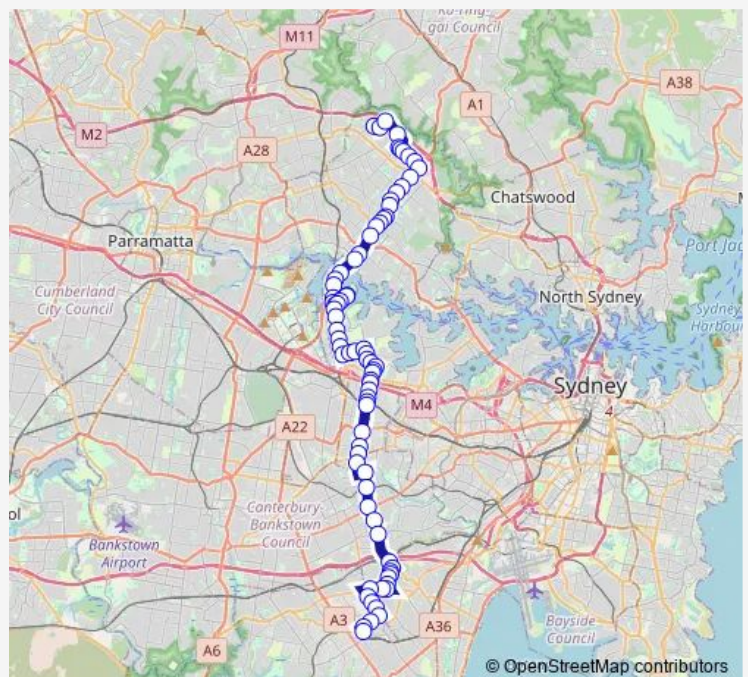

Culloden Rd At Talavera Rd

Talavera Rd Opp Macquarie University Hospital

Macquarie University Station, Waterloo Rd, Stand B

Macquarie University Station, Waterloo Rd, Stand C

Waterloo Rd Opp Byfield St

Waterloo Rd At Khartoum Rd

Waterloo Rd Opp Coolinga St

Macquarie Park Station, Lane Cove Rd, Stand A

Lane Cove Rd At Lorna Av

Lane Cove Rd At Coxs Rd

Lane Cove Rd Opp Ford St

Lane Cove Rd After Twin Rd

Bryon Park, Lane Cove Rd

Lane Cove Rd Opp Hancott Rd

Seventh Day Adventist Church, Lane Cove Rd

Lane Cove Rd At Myra Av

Lane Cove Rd After Buffalo Rd

Top Ryde City Shopping Centre, Devlin St

Church St Opp Junction St

**Route schedule**

Waterloo Park, Waterloo Rd — Hurstville Station, Barratt St, Stand F

**Route info**

Direction: Waterloo Park, Waterloo Rd

Stops: 79

Trip Duration: 1 hour 38 min

M41 — Macquarie Park to Hurstville

Church St At Riverside Av

Concord Rd At Cropley St

Mcilwaine Park, Concord Rd