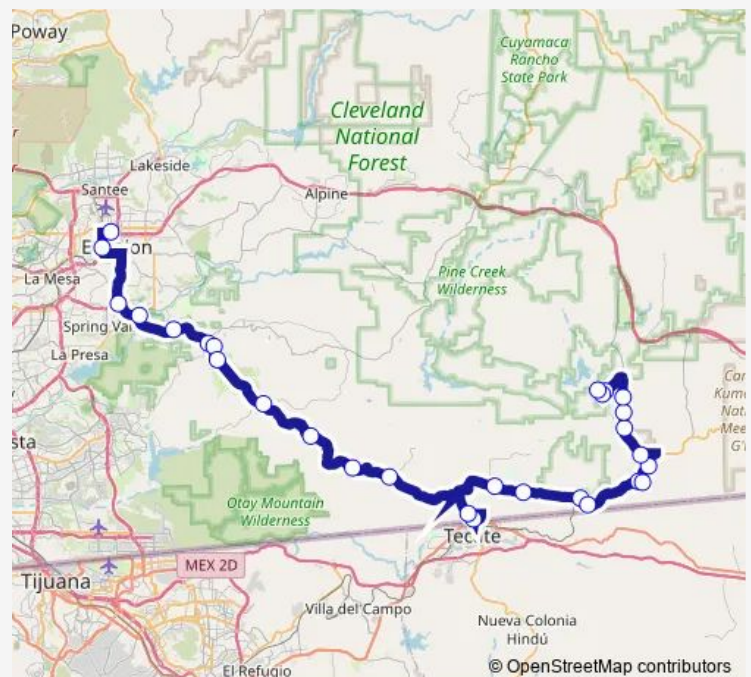

Monday 08:19-17:35

Tuesday 08:19-17:35

Wednesday 08:19-17:35

Thursday 08:19-17:35

Friday 08:19-17:35

Saturday —

Sunday —

Route info

Direction: Parkway Plaza Transit Center

Stops: 28

Trip Duration: 2 hour 26 min

894 — Morena/Campo - El Cajon

Buckman Springs Rd & Hwy 94

Buckman Springs Rd & Freedom Ranch

Buckman Springs Rd & 2041-2087

Buckman Springs Rd & Cameron Truck Trail

Thursday 16:00

Friday 16:00

Saturday —

Sunday —

Route info

Direction: Hwy 94 & Cougar Canyon Dr

Stops: 11

Trip Duration: 1 hour 3 min

Sunday —

Route info

Direction: Lake Morena Dr & Gladiola Dr (Malt Shop)

Stops: 32

Trip Duration: 2 hour 21 min

Hwy 94 & Jefferson Rd

Hwy 94 & Steele Canyon Rd

Hwy 94 & Cougar Canyon Dr