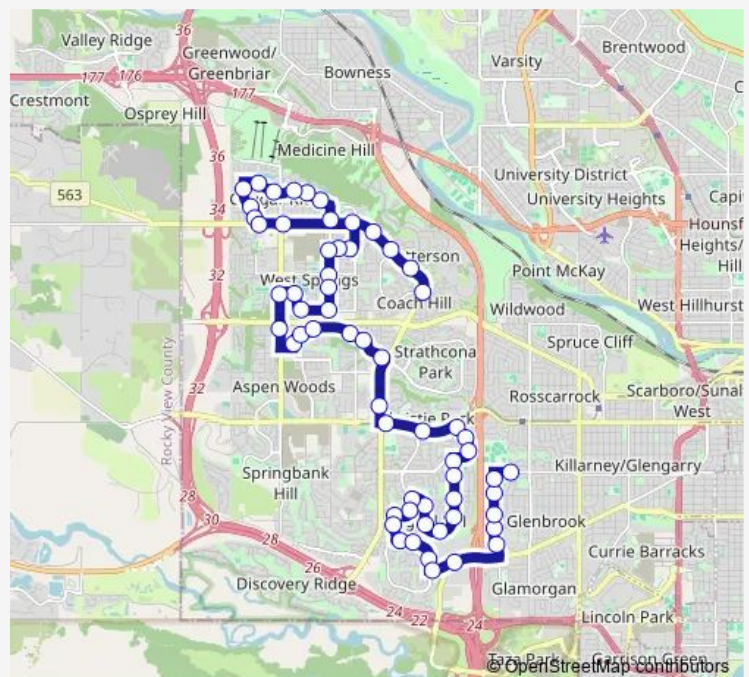

Route schedule

NB Old Banff Coach RD @ Coach Hill RD Sw — EB 26 AV SW @ 51 ST Sw

Monday 07:30

Tuesday 07:30

Wednesday 07:30

Thursday 07:30

Friday 07:30

Saturday —

Sunday —

Route info

Direction: NB Old Banff Coach RD @ Coach Hill RD Sw

Stops: 60

Trip Duration: 0 hour 48 min

■ 894 — St. Gregory/ 69 St SW/Strathcona

WB Wentworth DR @ 77 ST SW

WB Wentworth DR @ 700 Wentworth PL SW

NB Wentworth DR @ Wentworth RD SW

SB 85 ST SW @ Wentworth DR

SB 85 ST @ Bow TR Sw

NB Strathcona DR @ Strathlea AV SW

EB Strathcona DR @ Strathlea GR SW

EB Strathcona DR @ Strathlea PL SW

EB Strathcona DR @ Strathridge GV SW

EB Strathcona DR @ Strathridge GD SW

EB Strathcona DR @ 69 ST SW

SB 69 ST SW @ Christie Estates BV

EB 17 AV SW @ 69 Street West LRT Station

EB 17 AV SW @ Simcoe Bv

SB Sirocco DR @ 17 AV Sw

EB Sirocco DR @ Signature WY Sw