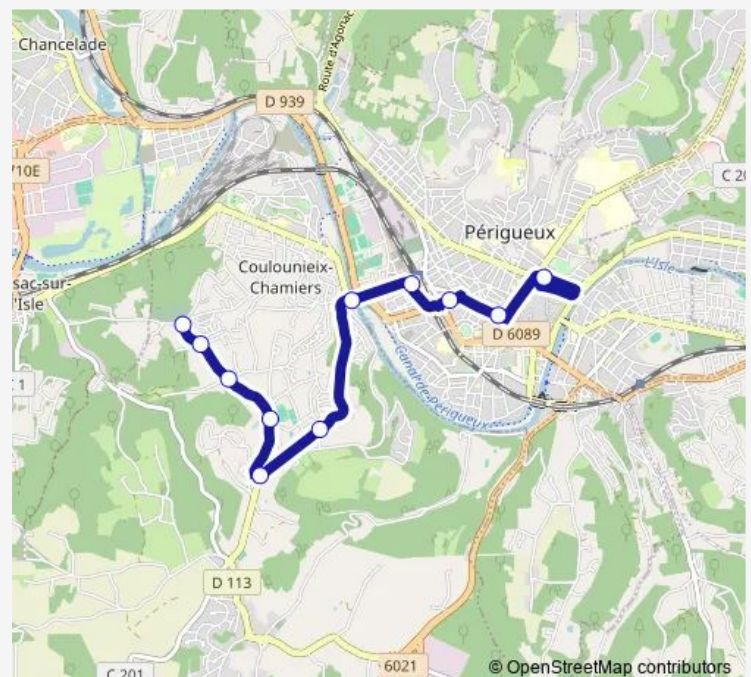

Saturday 07:56-16:56

Sunday 07:56-16:56

Route info

Direction: Tourny

Stops: 11

Trip Duration: 0 hour 23 min

K4A — ligne K4a

Direction

St-Augutre — Tourny

11 stops

[Open route schedule](#)

St-Augutre

Jules Vallès

Barbette

Stade Pareau

Dojo Départemental

Route info

Direction: Sarrazi

Stops: 8

Trip Duration: 0 hour 17 min

Direction

Tourny — Sarrazi

8 stops

[Open route schedule](#)

Route schedule

Tourny — Sarrazi

Monday	11:31-15:26
Tuesday	11:31-15:26
Wednesday	11:31-15:26
Thursday	11:31-15:26
Friday	11:31-15:26
Saturday	15:06
Sunday	15:06

Route info

Direction: Tourny

Stops: 8

Trip Duration: 0 hour 17 min