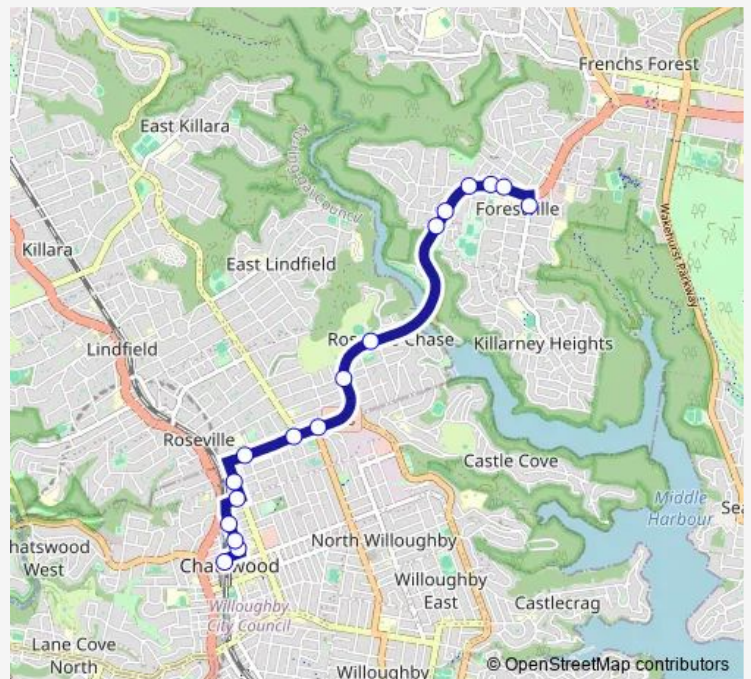

School Bus 278S Chatswood to Forestville

[Go to website](#)

Direction

Chatswood Station, Stand C — Forestville Memorial Hall, Starkey St

17 stops

[Open route schedule](#)

- Chatswood Station, Stand C
- Anderson St Opp St Pius X College
- Anderson St Opp Chatswood Presbyterian Church
- Anderson St Opp Tulip St
- Ashley St Before Archer St
- Archer St At William St
- Boundary St At Spearman St
- Boundary St At Archbold Rd
- Boundary St Opp Penshurst St
- Babbage Rd At Park Av
- Roseville Scout Group, Warringah Rd
- Warringah Rd At Valley Rd
- Warringah Rd At Ryrie Av
- Warringah Rd After Woodlands Rd
- Warringah Rd Opp Melwood Av
- Warringah Rd Opp Darley St
- Forestville Memorial Hall, Starkey St

Route schedule

Chatswood Station, Stand C — Forestville Memorial Hall, Starkey St

Monday	15:40
Tuesday	15:40
Wednesday	15:40
Thursday	15:40
Friday	15:40
Saturday	—
Sunday	—

Route info

Direction: Chatswood Station, Stand C

Stops: 17

Trip Duration: 0 hour 25 min

278S — Chatswood to Forestville

278S School Bus time schedules and route maps are available in an offline PDF at busmaps.com. Use the busmaps.com website to see live bus times, train schedule or subway schedule, and step-by-step directions for all public transit in Sydney

The schedule is provided in the local timezone. Times with "(+1)" indicate departures on the next day.

PDF file created on 2025-01-16

2024 BusMaps.com - All Rights Reserved