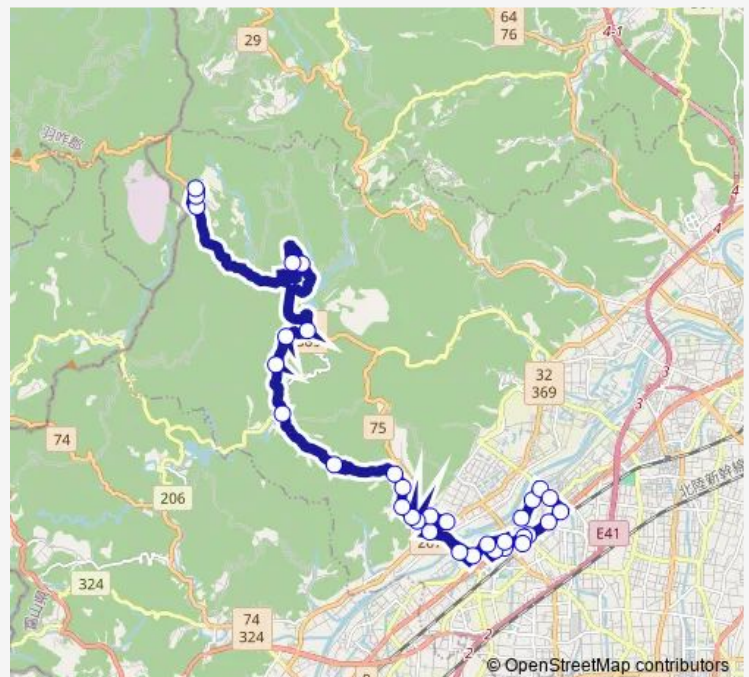

Thursday 08:26

Friday 08:26

Saturday 08:26

Sunday 08:26

Route info

Direction: 福岡小学校

Stops: 33

Trip Duration: 1 hour 4 min