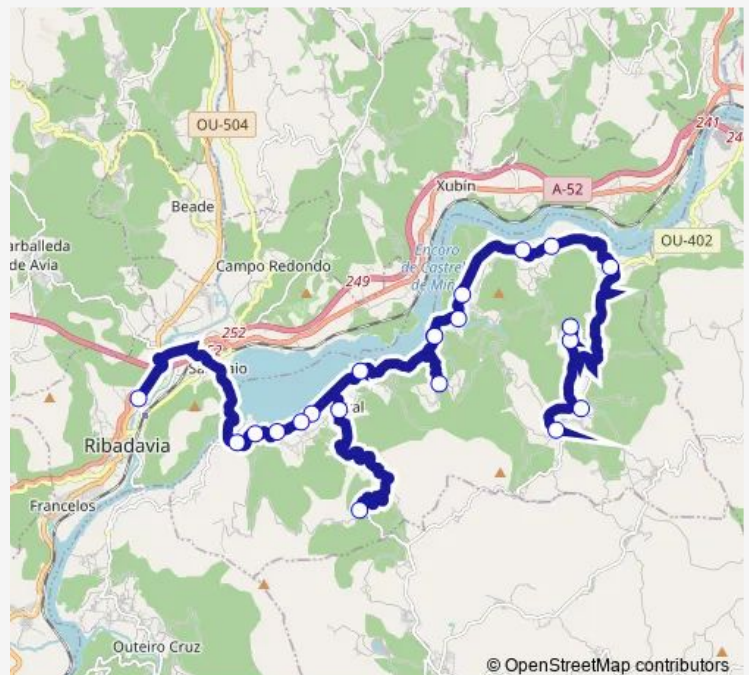

Thursday 07:20

Friday 07:20

Saturday —

Sunday —

Route info

Direction: Casardeita

Stops: 21

Trip Duration: 0 hour 47 min