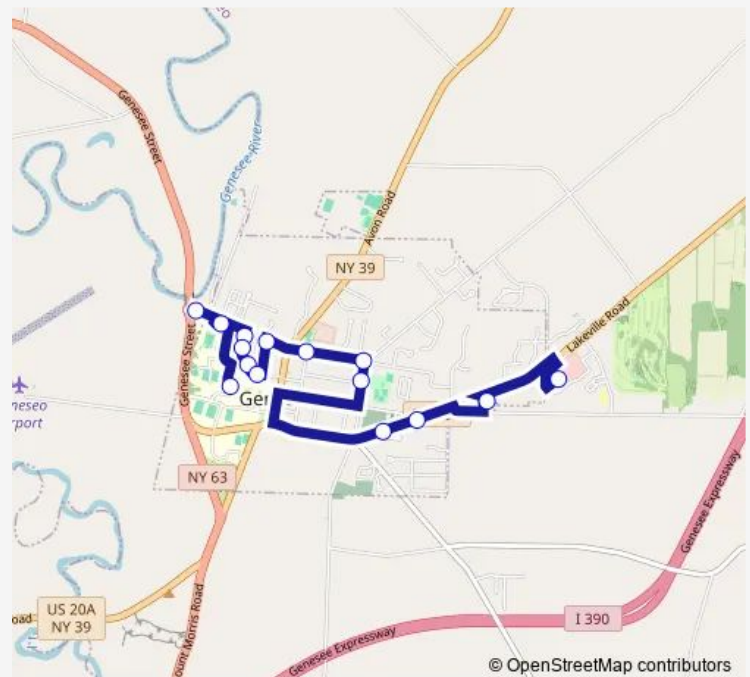

### Direction

Wegmans-Geneseo — Macvittie Union

20 stops

[Open route schedule](#)

Wegmans-Geneseo

Walmart-Geneseo

Lakeville Rd & Subway

Burger King-Geneseo

MJ Drive

Onondaga Hall

Wayne Hall Shelter

Red Jacket & Suffolk

Red Jacket & Bypass Crosswalk

T Lot Nb

Schrader Hall

Macvittie Union

### Route schedule

Wegmans-Geneseo — Macvittie Union

Monday 17:25-21:40

Tuesday 17:25-21:40

Wednesday 17:25-21:40

Thursday 17:25-21:40

Friday 17:25-22:25

Saturday 13:20-00:15<sup>+1</sup>

### Route info

Direction: Wegmans-Geneseo

Stops: 20

Trip Duration: 0 hour 25 min

**Direction**

Macvittie Union — Wegmans-Geneseo

15 stops

[Open route schedule](#)