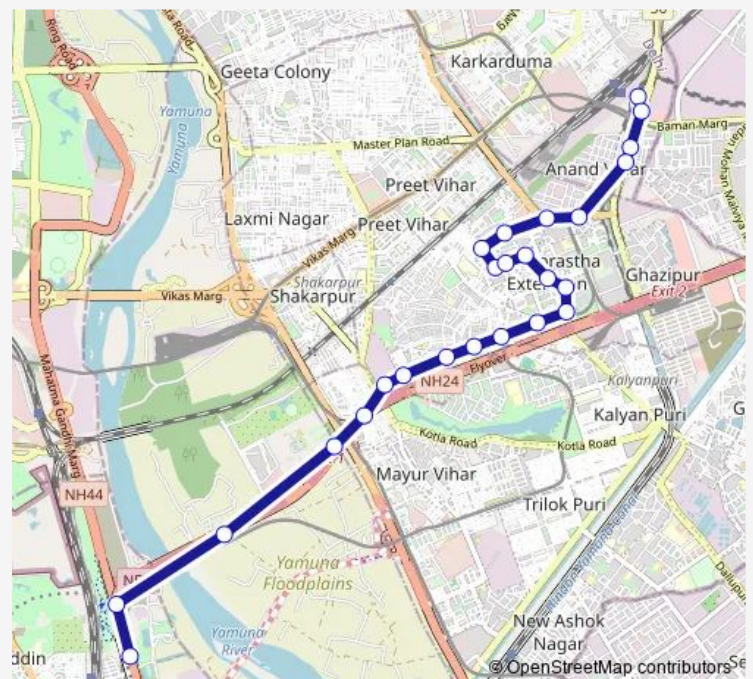

### Direction

Anand Vihar Isbt Terminal — Isbt Sarai Kale Khan

25 stops

[Open route schedule](#)

Anand Vihar Isbt Terminal

Anand Vihar Isbt Main Road

Maharaj Pur Check Post

Gazi Pur Depot

### Route schedule

Anand Vihar Isbt Terminal — Isbt Sarai Kale Khan

Monday 04:00-08:00

Tuesday 04:00-08:00

Wednesday 04:00-08:00

Thursday 04:00-08:00

Friday 04:00-08:00

Saturday 04:00-08:00

### Route info

Direction: Anand Vihar Isbt Terminal

Stops: 25

Trip Duration: 0 hour 44 min

534bup

BusMaps

Akshardham Temple / Pusta Crossing

PWD Office