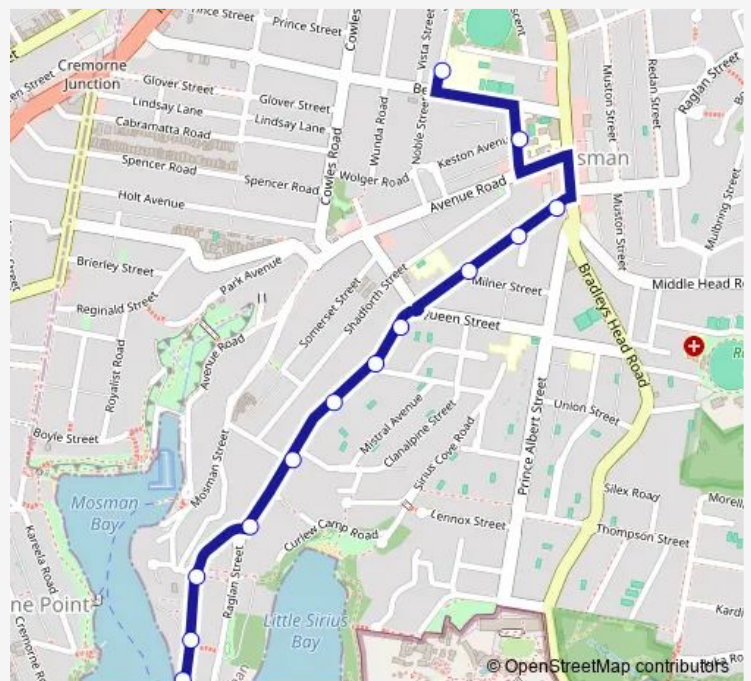

School Bus 562n Mosman PS and Mosman HS to Musgrave St Wharf

[Go to website](#)

Direction

Mosman Public School, Myahgah Rd — South Mosman Wharf, Musgrave St

13 stops

[Open route schedule](#)

Mosman Public School, Myahgah Rd

Mosman High School, Gladstone Av

Raglan St After Military Rd

Raglan St Opp Hamlet Lane

Raglan St Opp Mosman Preparatory School

Raglan St After Queen St

Raglan St At Calypso Av

Raglan St After Calypso Av

Raglan St Opp Mosman St

Raglan St Opp Musgrave St

Musgrave St At Mcleod St

23 Musgrave St

South Mosman Wharf, Musgrave St

Route schedule

Mosman Public School, Myahgah Rd — South Mosman Wharf, Musgrave St

Monday	15:18
Tuesday	15:18
Wednesday	15:18
Thursday	15:18
Friday	15:18
Saturday	—
Sunday	—

Route info

Direction: Mosman Public School, Myahgah Rd

Stops: 13

Trip Duration: 0 hour 13 min

562n School Bus time schedules and route maps are available in an offline PDF at busmaps.com. Use the busmaps.com website to see live bus times, train schedule or subway schedule, and step-by-step directions for all public transit in Sydney