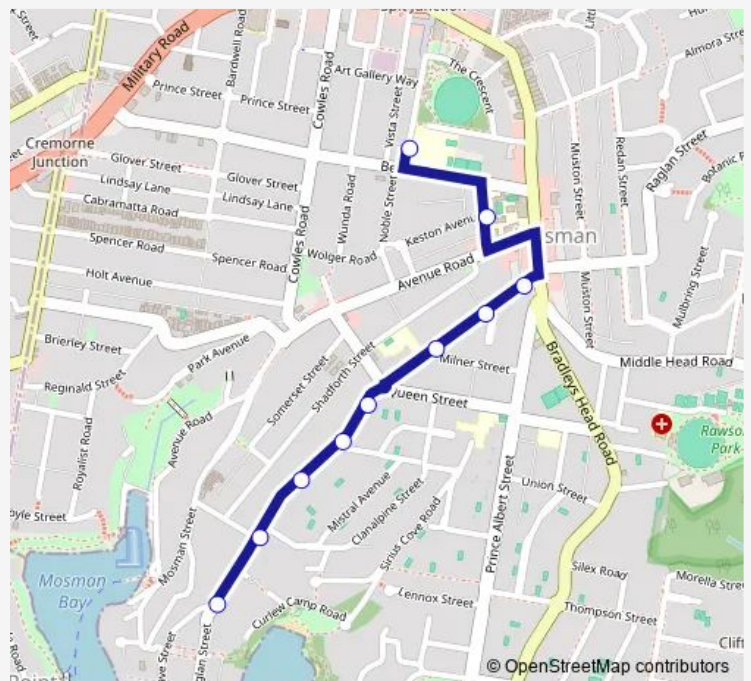

School Bus 562n Mosman PS and Mosman HS to Musgrave St Wharf

[Go to website](#)

Direction

Mosman Public School, Myahgah Rd — South Mosman Wharf, Musgrave St

13 stops

[Open route schedule](#)

Mosman Public School, Myahgah Rd

Raglan St Opp Musgrave St

Musgrave St At Mcleod St

23 Musgrave St

South Mosman Wharf, Musgrave St

Route schedule

Mosman Public School, Myahgah Rd — South Mosman Wharf, Musgrave St

Monday 15:18

Tuesday 15:18

Wednesday 15:18

Thursday 15:18

Friday 15:18

Saturday —

Sunday —

Route info

Direction: Mosman Public School, Myahgah Rd

Stops: 13

Trip Duration: 0 hour 13 min

562n — Mosman PS and Mosman HS to Musgrave St Wharf

562n School Bus time schedules and route maps are available in an offline PDF at busmaps.com. Use the busmaps.com website to see live bus times, train schedule or subway schedule, and step-by-step directions for all public transit in Sydney