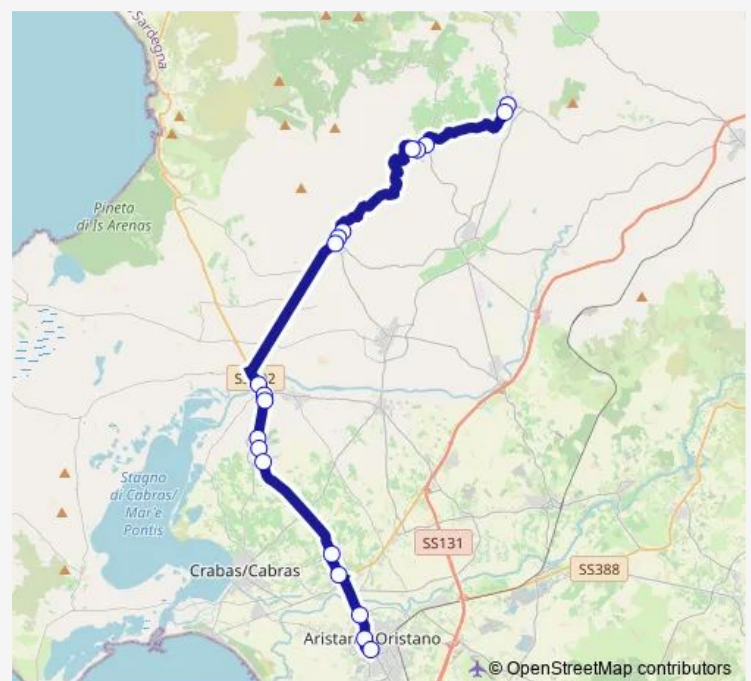

### Route schedule

Bonarcado Corso Italia 18 — Oristano Stazione Arst

Monday 08:40-14:25

Tuesday 08:40-14:25

Wednesday 08:40-14:25

Thursday 08:40-14:25

Friday 08:40-14:25

Saturday 08:40-14:25

### Route info

Direction: Bonarcado Corso Italia 18

Stops: 19

Trip Duration: 0 hour 49 min

Linea 422 — Bonarcado - Seneghe - Narbolia - Riola - Oristano

## Route info

Direction: Oristano Z.I.

Stops: 17

Trip Duration: 0 hour 37 min